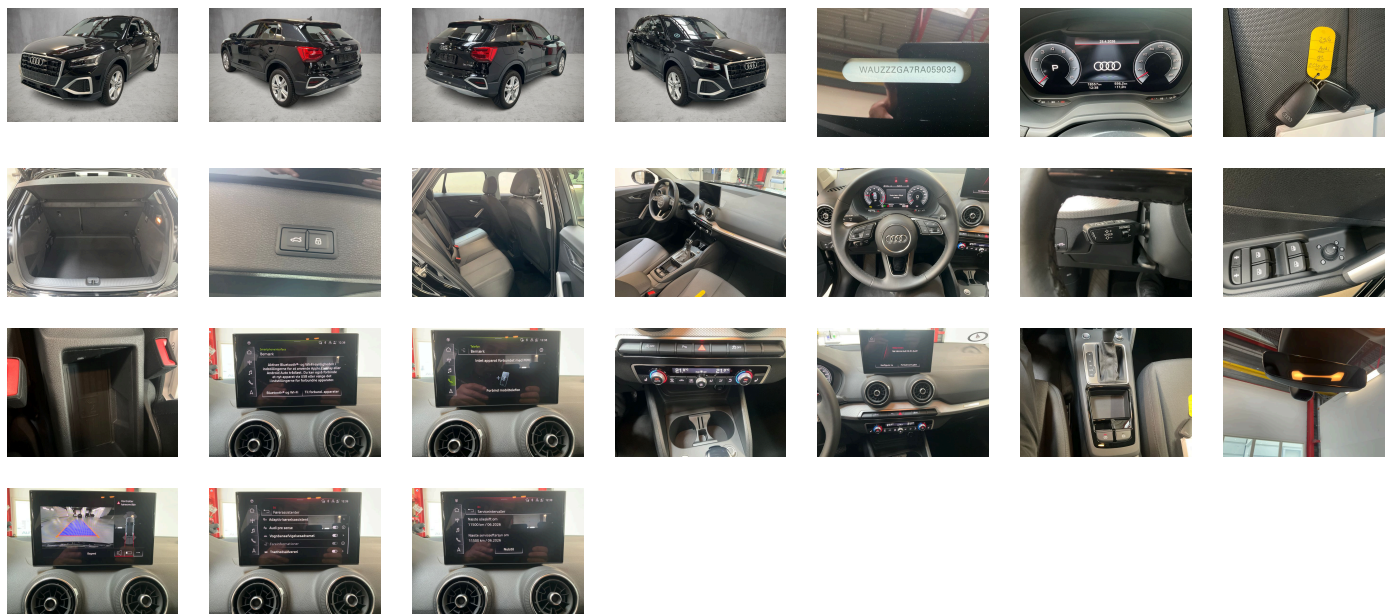

PICTURES

Picture viewer: <https://fm.bilsalg.dk/business/picturebrowser?t=full&guid=285e36a7-2a79-4f29-86eb-4aa801474f8d&carid=25347492>