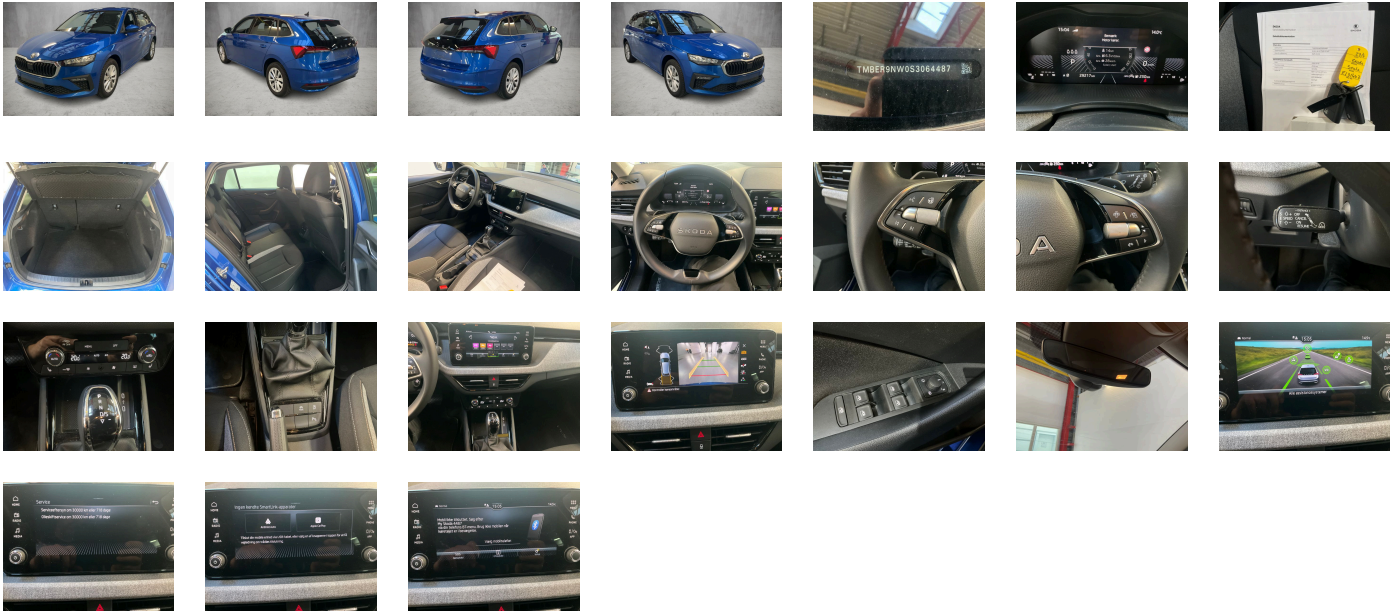

PICTURES

Picture viewer: <https://fm.bilsalg.dk/business/picturebrowser?t=full&guid=ea482131-6cc7-471e-abcf-adb85bbb006a&carid=24663457>

OVERVIEW OF DAMAGES AND SHORTAGES

N°	LOCATION	TYPE	SEVERITY	INSURANCE	NOTES	DAMAGE GROUP
1	Front Windscreen 	Stone Chips 	C5		Reporting needed	
2	L. Front Rim 	Missing	C5		Reporting needed	Group 1
3	R. Front Rim 	Missing	C5		Reporting needed	Group 1
4	R. Rear Rim 	Missing	C5		Reporting needed	Group 1
5	L. Rear Rim 	Missing	C5		Reporting needed	Group 1

Severity explanation:

C0 = No damage / C1 = Simple preparation / C2 = Minor preparation needed / C3 = Can be smart repaired / C4 = Repair/spray paint / C5 = Need replacement

ELECTRICAL AND MECHANICAL CONDITION

N°	LOCATION	TYPE	NOTES
1	Is the car drivable	Yes