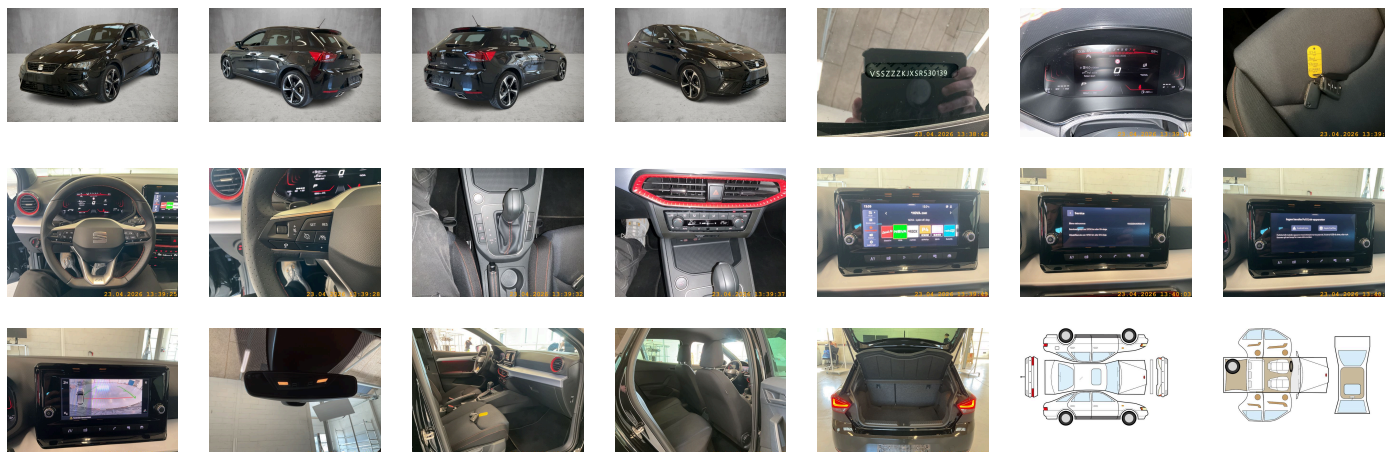

PICTURES

Picture viewer: <https://fm.bilsalg.dk/business/picturebrowser?t=full&guid=86006fc0-062e-4ec4-956a-30cc263b81f4&carid=24587447>