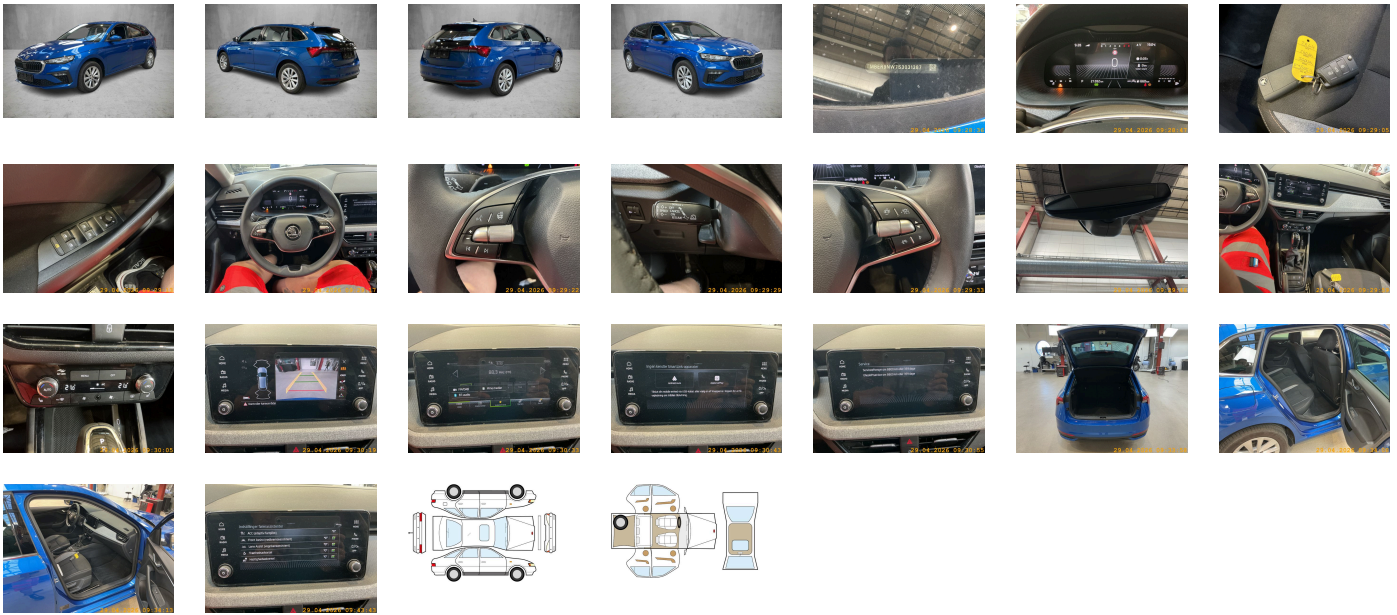

PICTURES

Picture viewer: <https://fm.bilsalg.dk/business/picturebrowser?t=full&guid=c2f12cd9-fb86-4799-bcc3-f504ea63b1fb&carid=24580382>