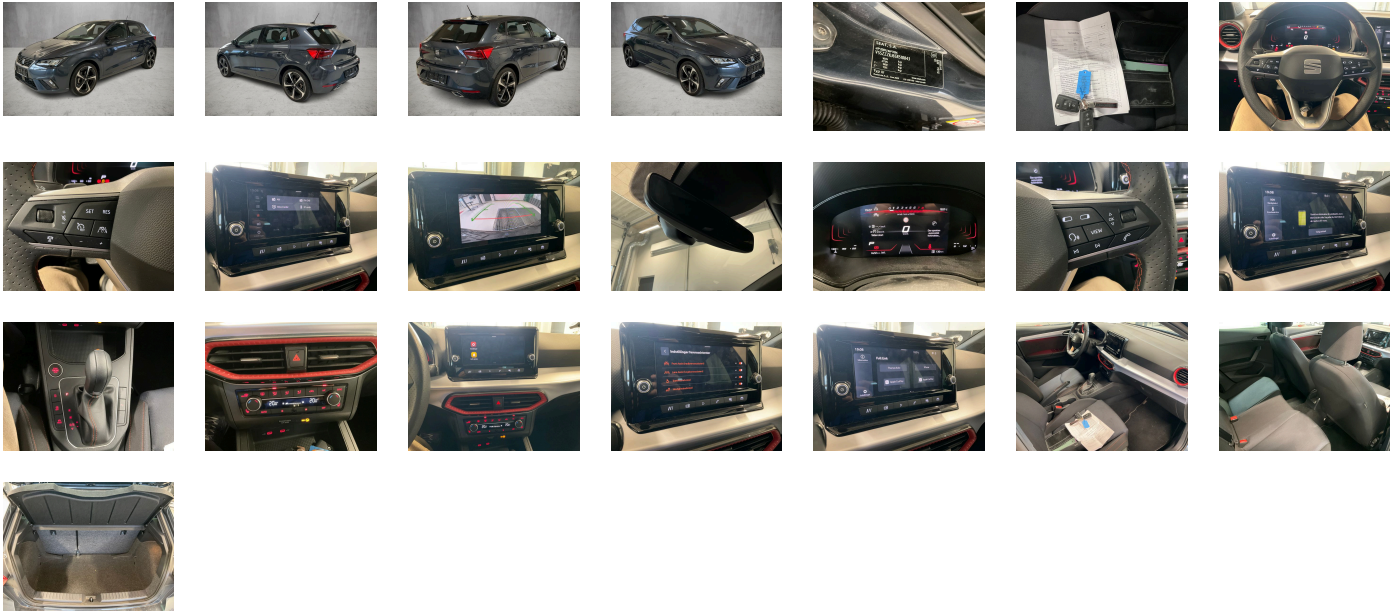

PICTURES

Picture viewer: <https://fm.bilsalg.dk/business/picturebrowser?t=full&guid=e8b97d79-52b4-4b6a-9afc-483a9989424d&carid=24580353>