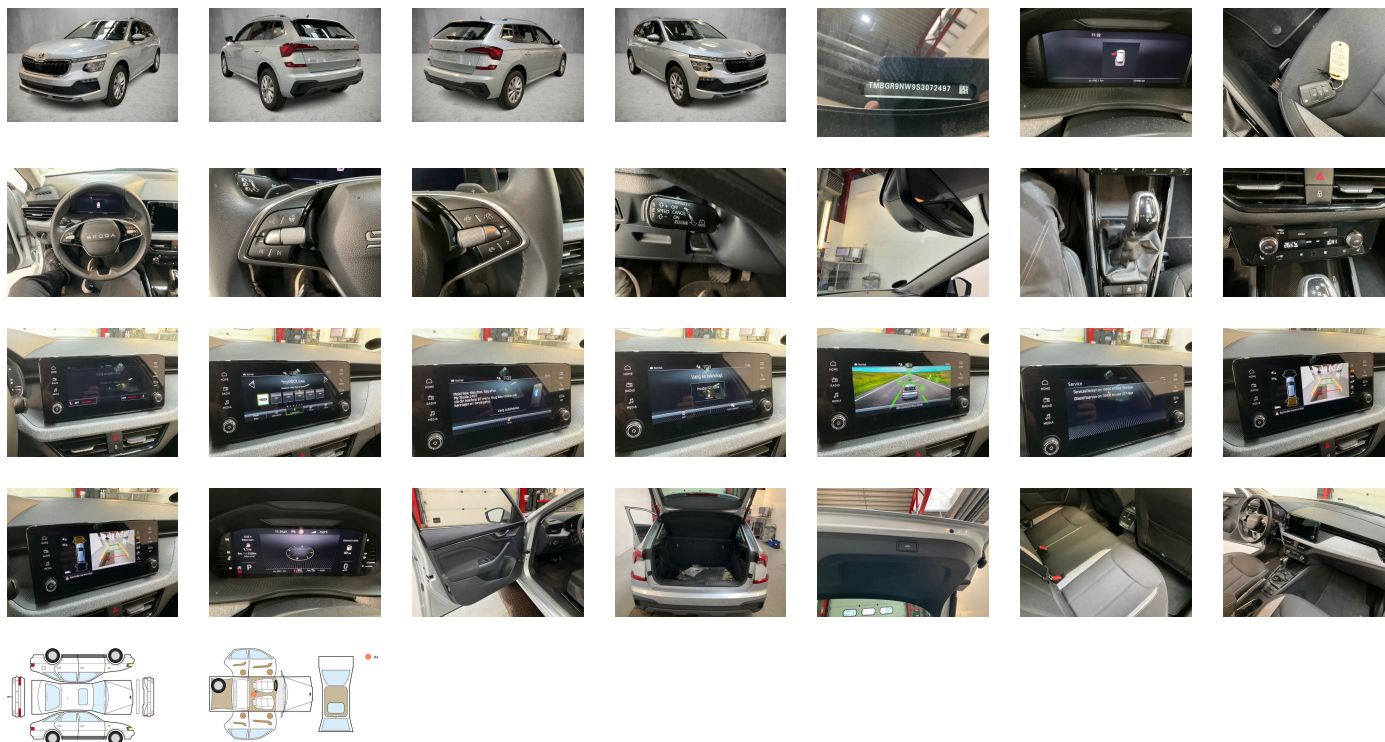

PICTURES

Picture viewer: <https://fm.bilsalg.dk/business/picturebrowser?t=full&guid=7ad41101-8ae5-439f-a7f8-cc84f573157f&carid=24311533>

OVERVIEW OF DAMAGES AND SHORTAGES

N°	LOCATION	TYPE	SEVERITY	INSURANCE	NOTES	DAMAGE GROUP
1	Cabin	Odors	C4		Reporting needed Lugter af røg	
2	Floor Cover	Burn Mark	C4		Reporting needed Bundbeklædning	

Severity explanation:

C0 = No damage / C1 = Simple preparation / C2 = Minor preparation needed / C3 = Can be smart repaired / C4 = Repair/spray paint / C5 = Need replacement

ELECTRICAL AND MECHANICAL CONDITION

N°	LOCATION	TYPE	NOTES
1	Is the car drivable	Yes	
2	Key with remote	Missing