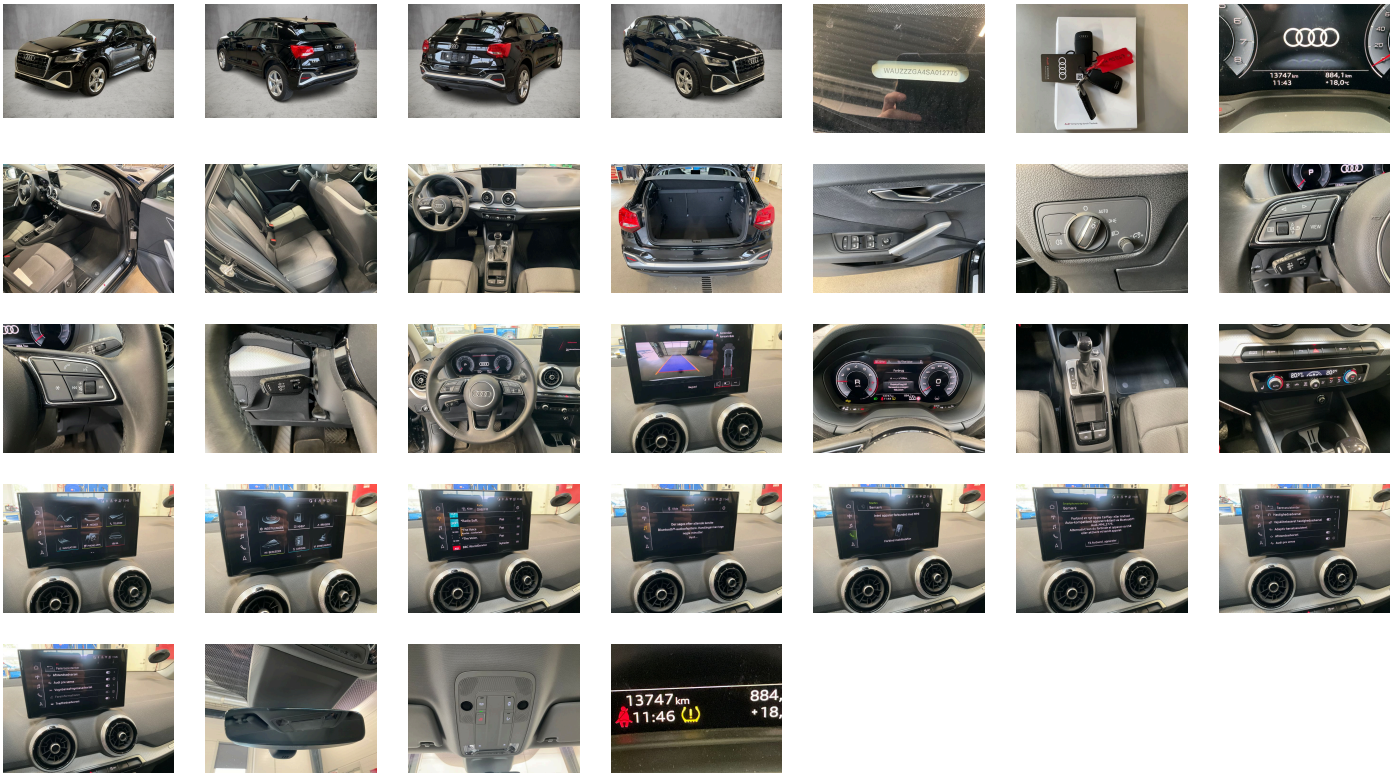

PICTURES

Picture viewer: <https://fm.bilsalg.dk/business/picturebrowser?t=full&guid=c9734abe-0b6c-426b-97bc-a606a5b917e6&carid=24193431>

OVERVIEW OF DAMAGES AND SHORTAGES

No damages or shortages

ELECTRICAL AND MECHANICAL CONDITION

N°	LOCATION	TYPE	NOTES
1	Is the car drivable	Yes	
2	TPMS lamp	Lights