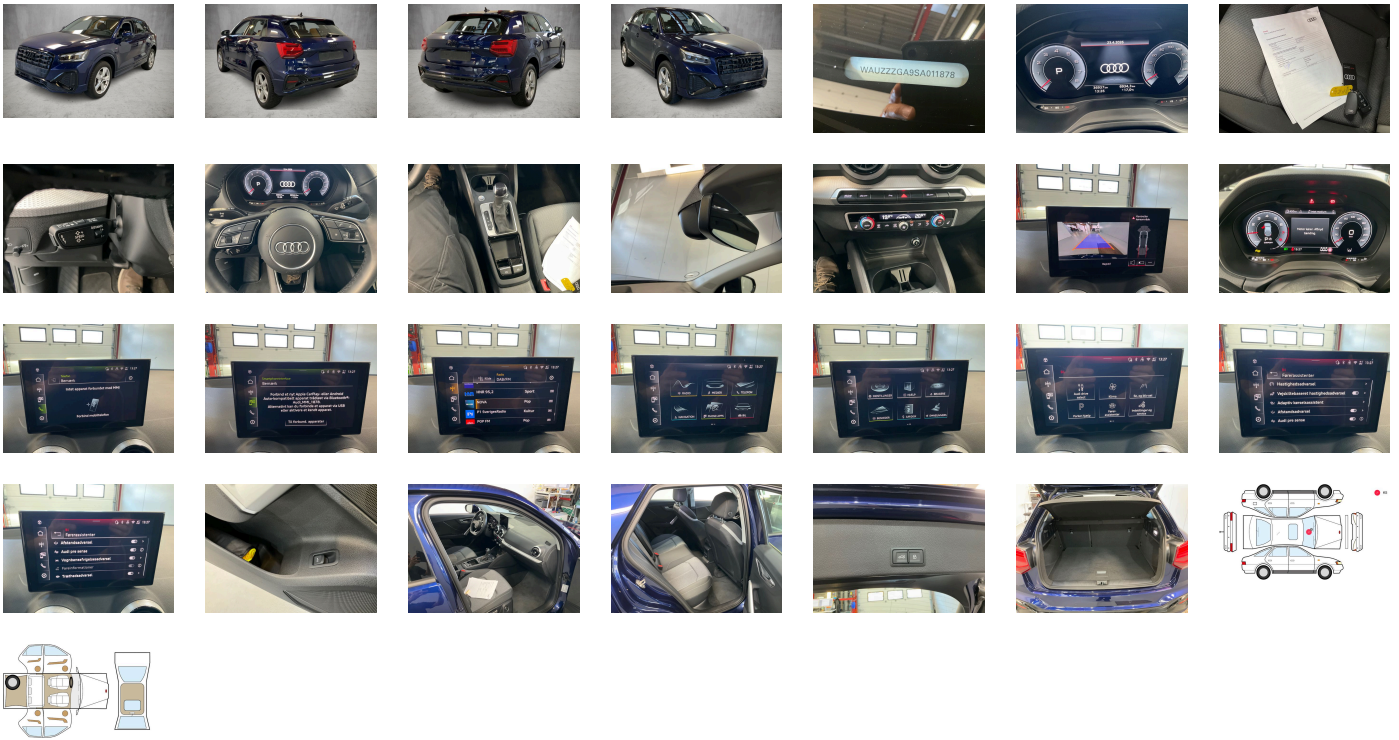

PICTURES

Picture viewer: <https://fm.bilsalg.dk/business/picturebrowser?t=full&guid=086d71c5-5961-4037-b4f1-ff2f1a580e62&carid=23967921>