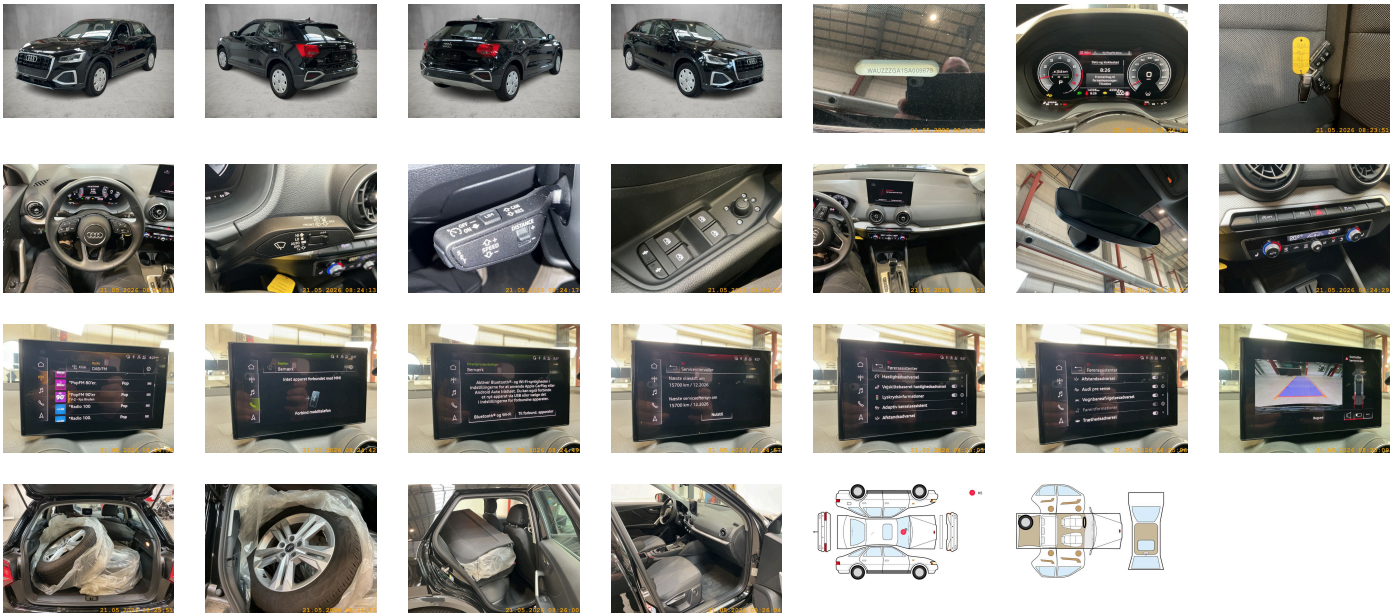

PICTURES

Picture viewer: <https://fm.bilsalg.dk/business/picturebrowser?t=full&guid=374be98d-6cb0-4928-8c1b-86934d314efd&carid=23854094>