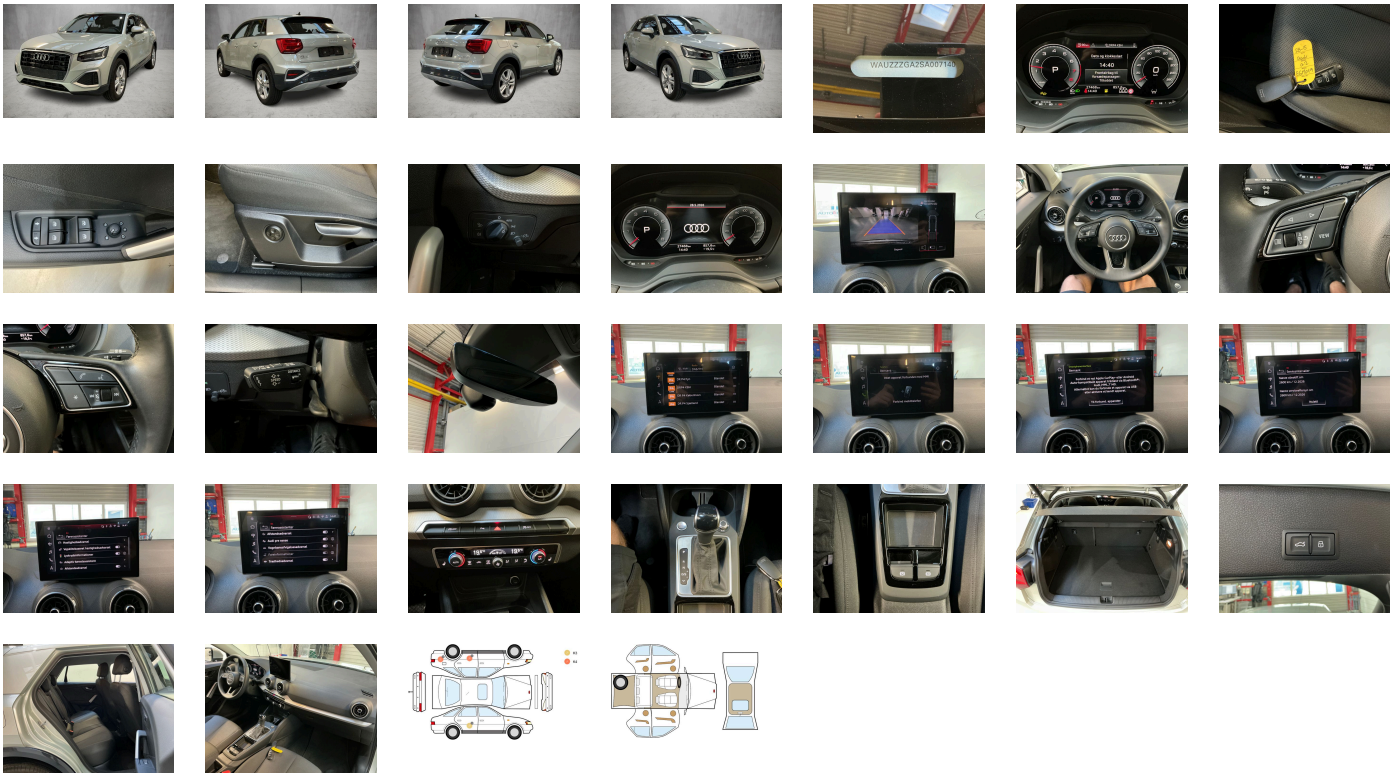

PICTURES

Picture viewer: <https://fm.bilsalg.dk/business/picturebrowser?t=full&guid=6db40185-4630-49ee-965c-fa398708d623&carid=23804547>