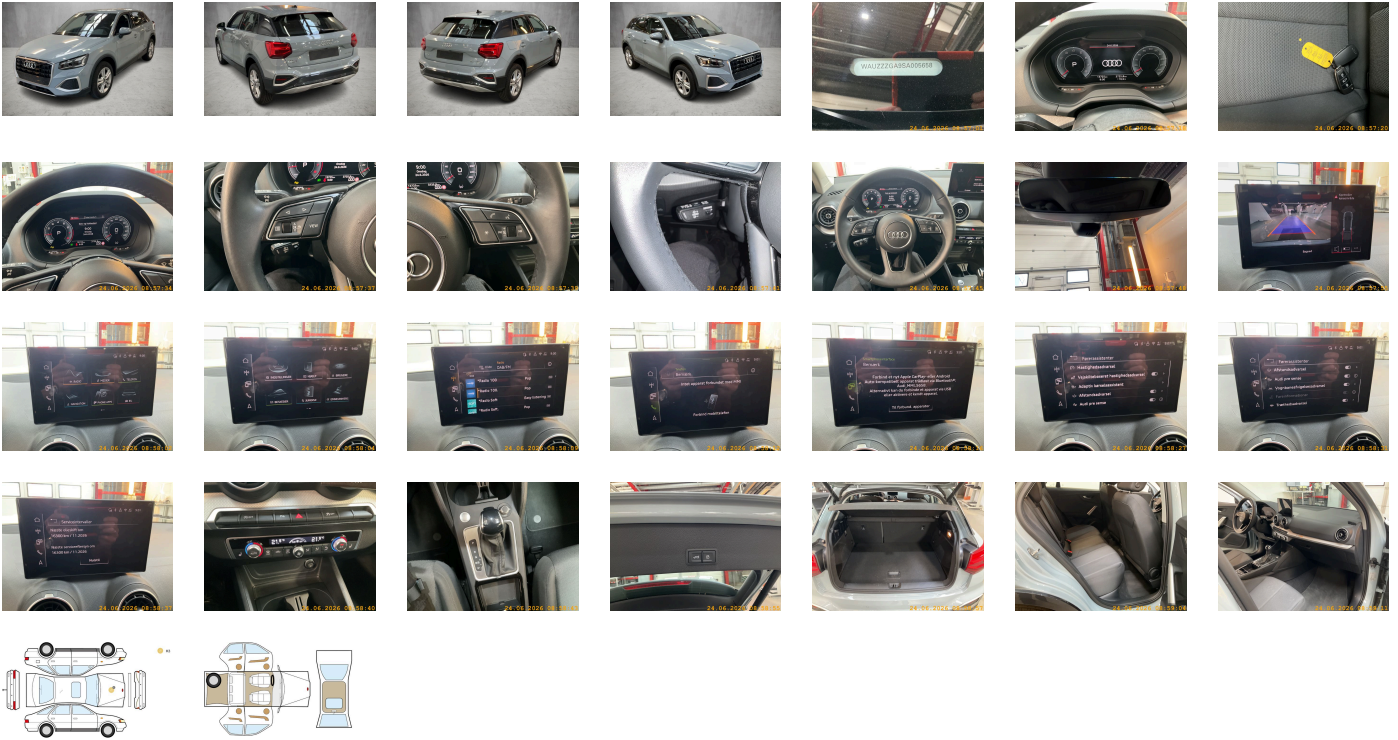

PICTURES

Picture viewer: <https://fm.bilsalg.dk/business/picturebrowser?t=full&guid=7d98f640-1160-49df-8b79-8c5043ffec12&carid=23679002>