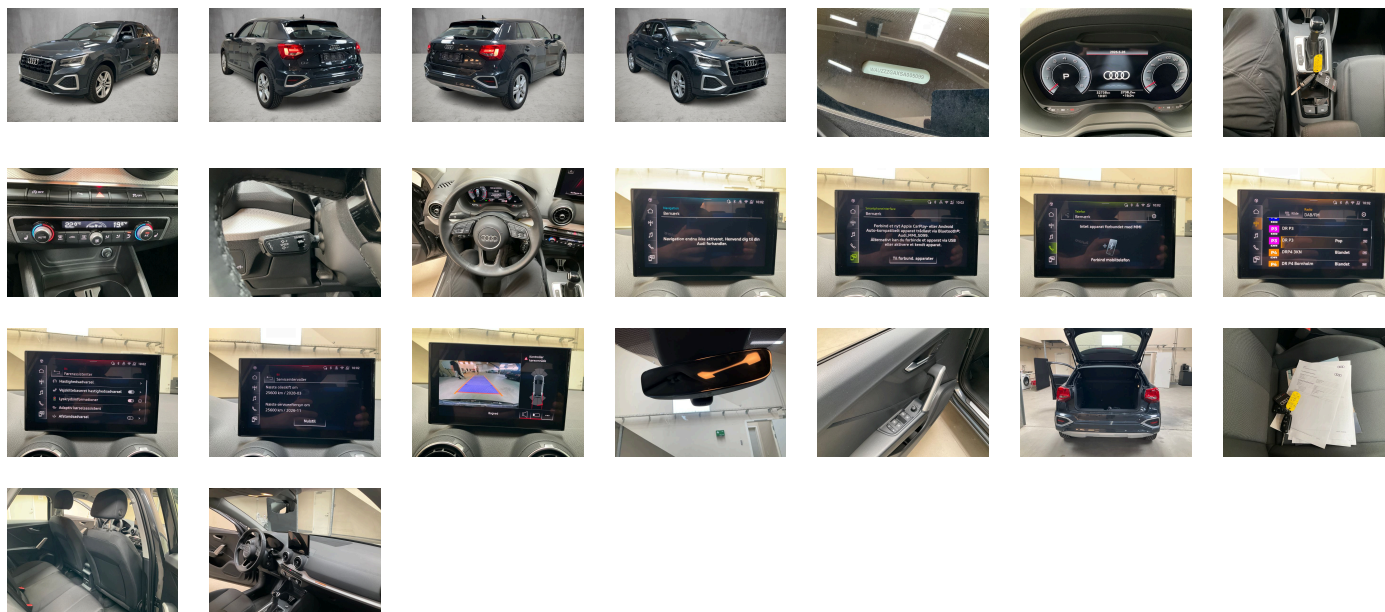

PICTURES

Picture viewer: <https://fm.bilsalg.dk/business/picturebrowser?t=full&guid=c26a05d3-3475-469e-a0c7-65f0e37d5b49&carid=23586820>