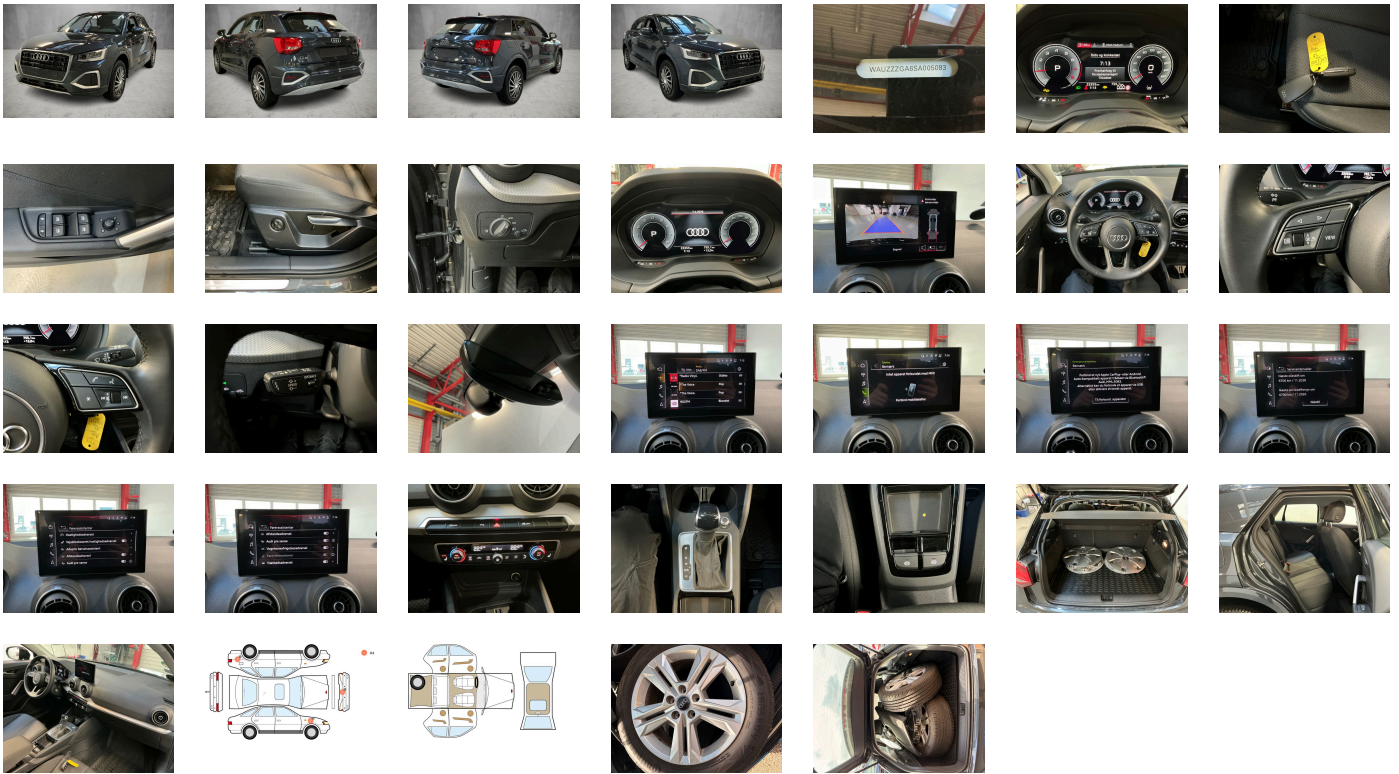

PICTURES

Picture viewer: <https://fm.bilsalg.dk/business/picturebrowser?t=full&guid=62ef5afd-06d5-45dd-912b-f97ef0e369f5&carid=23542085>

OVERVIEW OF DAMAGES AND SHORTAGES

N°	LOCATION	TYPE	SEVERITY	INSURANCE	NOTES	DAMAGE GROUP
1		Mangler			Efterindlevering af dæk	
2	R. Front Quarter Panel, List 	Scratch	C4		Reporting needed	Group 1
3	L. Rear Quarter Panel, List 	Scratch	C4		Reporting needed	
4	Front Bumper 	Scratch	C4		Reporting needed	Group 1

Severity explanation:

C0 = No damage / C1 = Simple preparation / C2 = Minor preparation needed / C3 = Can be smart repaired / C4 = Repair/spray paint / C5 = Need replacement

ELECTRICAL AND MECHANICAL CONDITION

N°	LOCATION	TYPE	NOTES
1	Is the car drivable	Yes