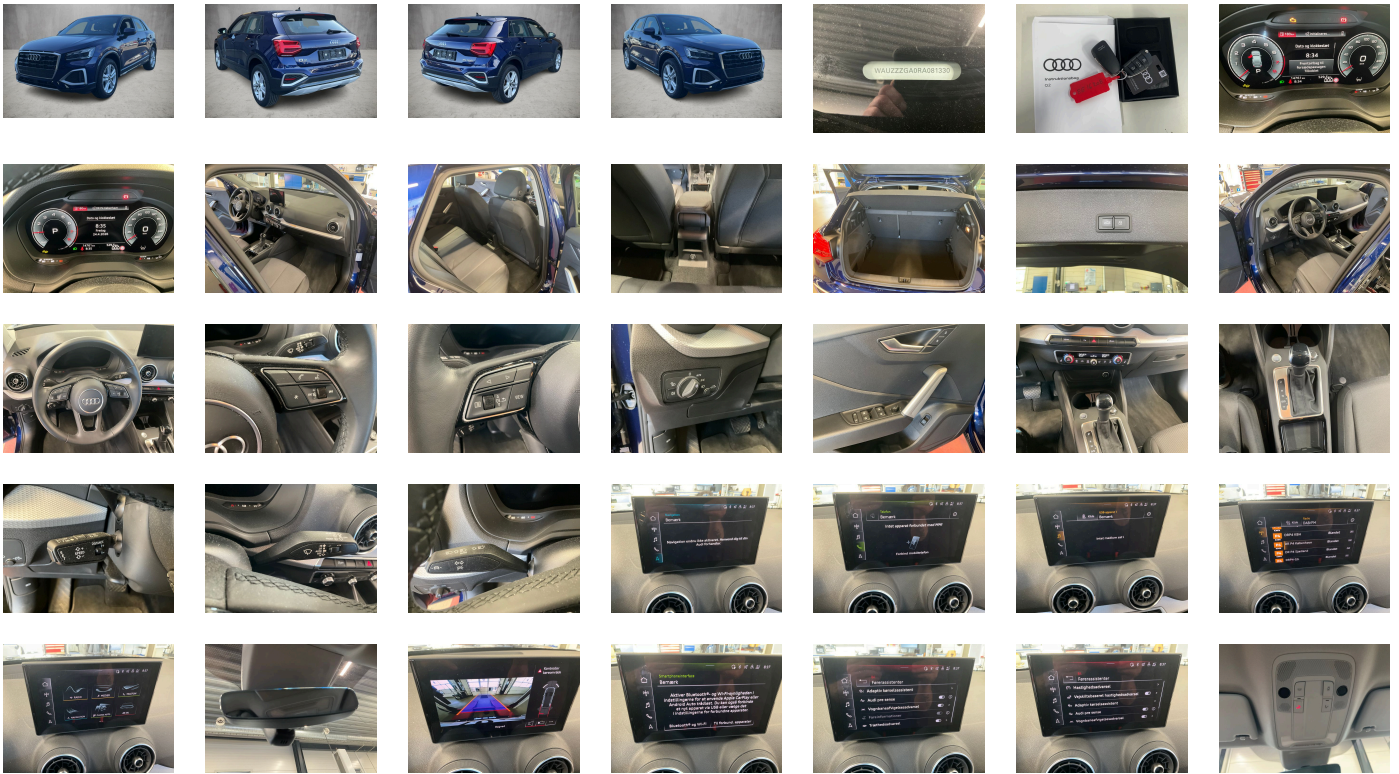

PICTURES

Picture viewer: <https://fm.bilsalg.dk/business/picturebrowser?t=full&guid=cb3d58d9-77a5-44e3-bdc5-185ab684fc24&carid=23455117>