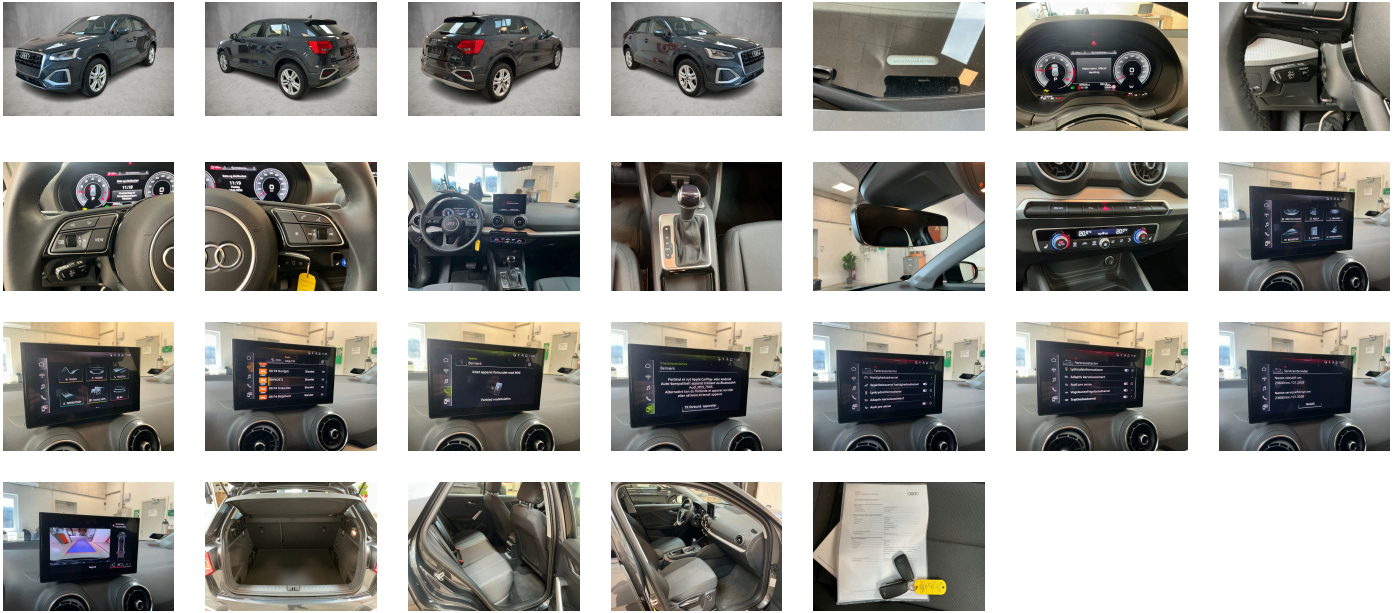

PICTURES

Picture viewer: <https://fm.bilsalg.dk/business/picturebrowser?t=full&guid=45db9620-7495-4892-9db9-cc78ae60c512&carid=23108874>

OVERVIEW OF DAMAGES AND SHORTAGES

N°	LOCATION	TYPE	SEVERITY	INSURANCE	NOTES	DAMAGE GROUP
1	Passenger Seat 	Discoloration	C4		Reporting needed	
2	L. Rear Door Trim 	Scratch	C3			
3	Rear Bumper 	Scratch	C3			
4	Hood 	Stone Chips	C3			
5	R. Front Door 	Scratch	C3			
6	R. Front Door 	Paint Flaking	C3			
7	L. Front Quarter Panel, List 	Scratch	C3			
8	R. Rear Light 	Paint Flaking	C3			

Severity explanation:

C0 = No damage / C1 = Simple preparation / C2 = Minor preparation needed / C3 = Can be smart repaired / C4 = Repair/spray paint / C5 = Need replacement

ELECTRICAL AND MECHANICAL CONDITION

N°	LOCATION	TYPE	NOTES
1	Is the car drivable	Yes