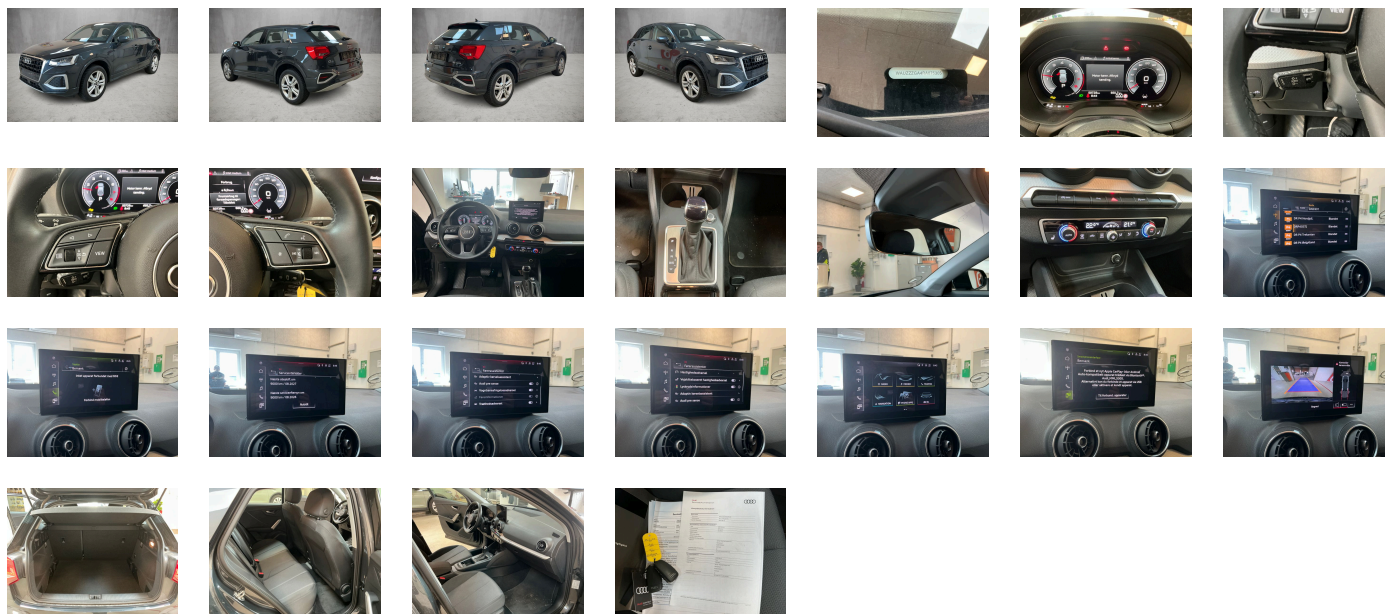

PICTURES

Picture viewer: <https://fm.bilsalg.dk/business/picturebrowser?t=full&guid=8e974917-8052-4449-9c65-15a746847346&carid=23103127>

OVERVIEW OF DAMAGES AND SHORTAGES

N°	LOCATION	TYPE	SEVERITY	INSURANCE	NOTES	DAMAGE GROUP
1	Front Windscreen 	Stone Chips 	C5		Reporting needed	
2	Drivers Seat 	Discoloration	C4		Reporting needed	
3	L. Rear Door 	Scratch	C3			
4	Roof 	Scratch	C3			
5	R. Rocker Panel, Inside 	Scratch	C3			
6	Front Bumper 	Stone Chips	C3			
7	Hood 	Stone Chips 	C3			
8	L. Front door 	Paint Flaking	C3			
9	L. Mirror, Casing 	Scratch	C3			
10	Rear Hood 	Scratch	C3			

Severity explanation:

C0 = No damage / C1 = Simple preparation / C2 = Minor preparation needed / C3 = Can be smart repaired / C4 = Repair/spray paint / C5 = Need replacement