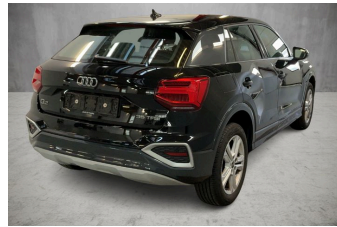

**VEHICLE DESCRIPTION - Audi Q2 Prestige 1.5 35 TFSI**

**First registration date:**  
8/2024

**VIN:**  
WAUZZZGA6RA074835

**Colour:**  
null Metallic Normal gloss

**Mileage (km):**  
30.910

**Gear:**  
Automatic (7 Gears)

**Fuel type:**  
Gasoline

**Body type:**  
SUV

**Number of doors:**  
5

**Drive type:**  
FWD

**Model year:**  
2020

**Engine power:**  
110 kW

**Number of seats:**  
5

**Engine size (cc):**  
1498