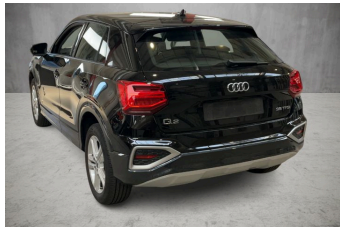

VEHICLE DESCRIPTION - Audi Q2 Prestige 1.5 35 TFSI

First registration date:
8/2024

VIN:
WAUZZZGA3RA072797

Colour:
Black Metallic Normal gloss

Mileage (km):
28.121

Gear:
Automatic (7 Gears)

Fuel type:
Gasoline

Body type:
SUV

Number of doors:
5

Drive type:
FWD

Model year:
2020

Engine power:
110 kW

Number of seats:
5

Engine size (cc):
1498

Interior: