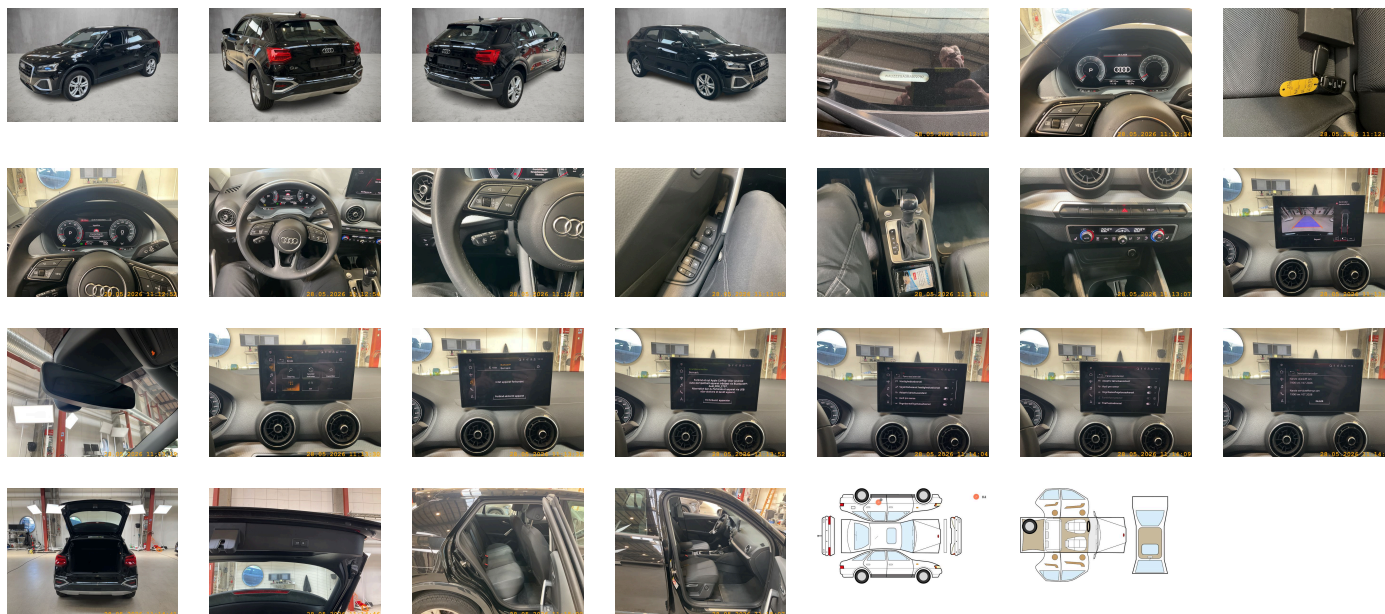

PICTURES

Picture viewer: <https://fm.bilsalg.dk/business/picturebrowser?t=full&guid=7fc6dcc5-0533-4e9b-8f50-5269a293b1c8&carid=22991814>