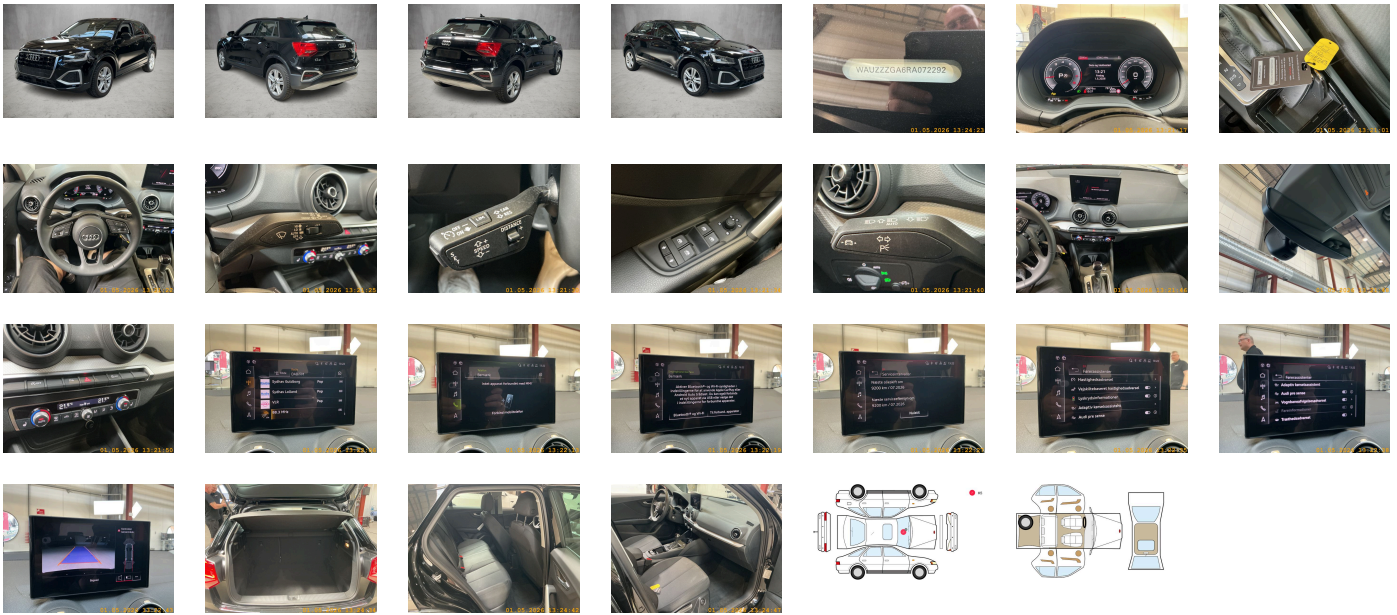

PICTURES

Picture viewer: <https://fm.bilsalg.dk/business/picturebrowser?t=full&guid=e9950c8c-a2aa-4600-9fa0-be0f4227264b&carid=22955228>