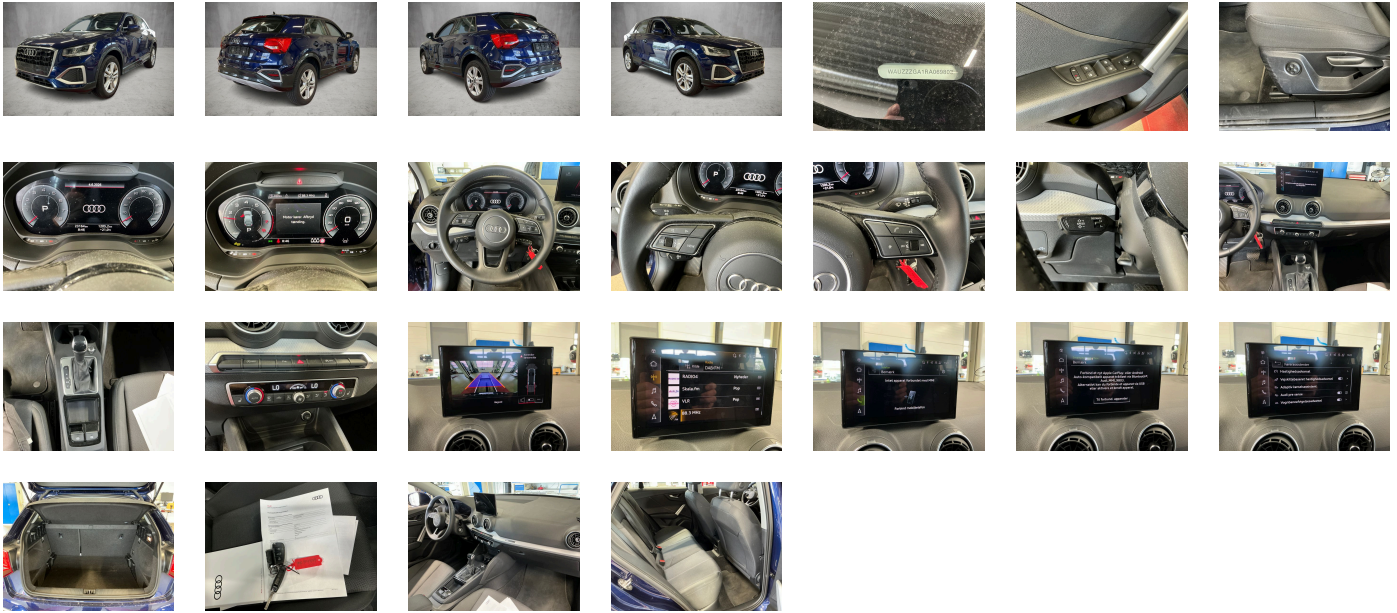

PICTURES

Picture viewer: <https://fm.bilsalg.dk/business/picturebrowser?t=full&guid=409cb201-1efb-431c-83fb-b456a1bccea4&carid=22948340>