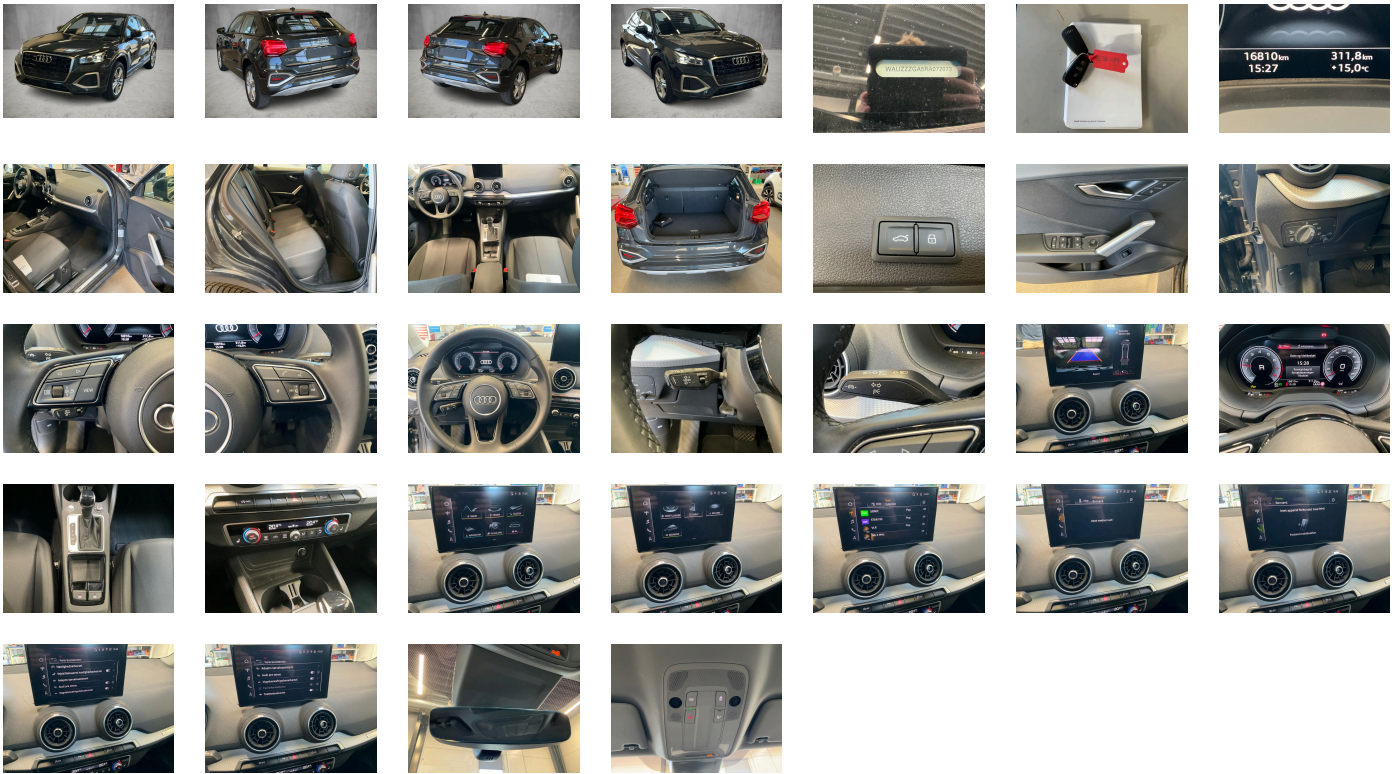

PICTURES

Picture viewer: <https://fm.bilsalg.dk/business/picturebrowser?t=full&guid=73f12d35-9ef6-4632-84c3-c3645a17b7a3&carid=22876950>