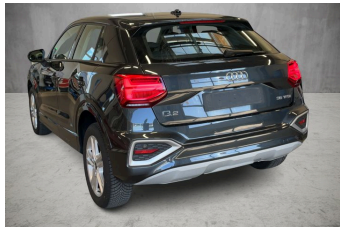

VEHICLE DESCRIPTION - Audi Q2 Prestige 1.5 35 TFSI

First registration date:
7/2024

VIN:
WAUZZZGA5RA072073

Colour:
Dark gray Metallic Normal gloss

Mileage (km):
16.810

Gear:
Automatic (7 Gears)

Fuel type:
Gasoline

Body type:
SUV

Number of doors:
5

Drive type:
FWD

Model year:
2020

Engine power:
110 kW

Number of seats:
5

Engine size (cc):
1498

Interior:
Black Fabric