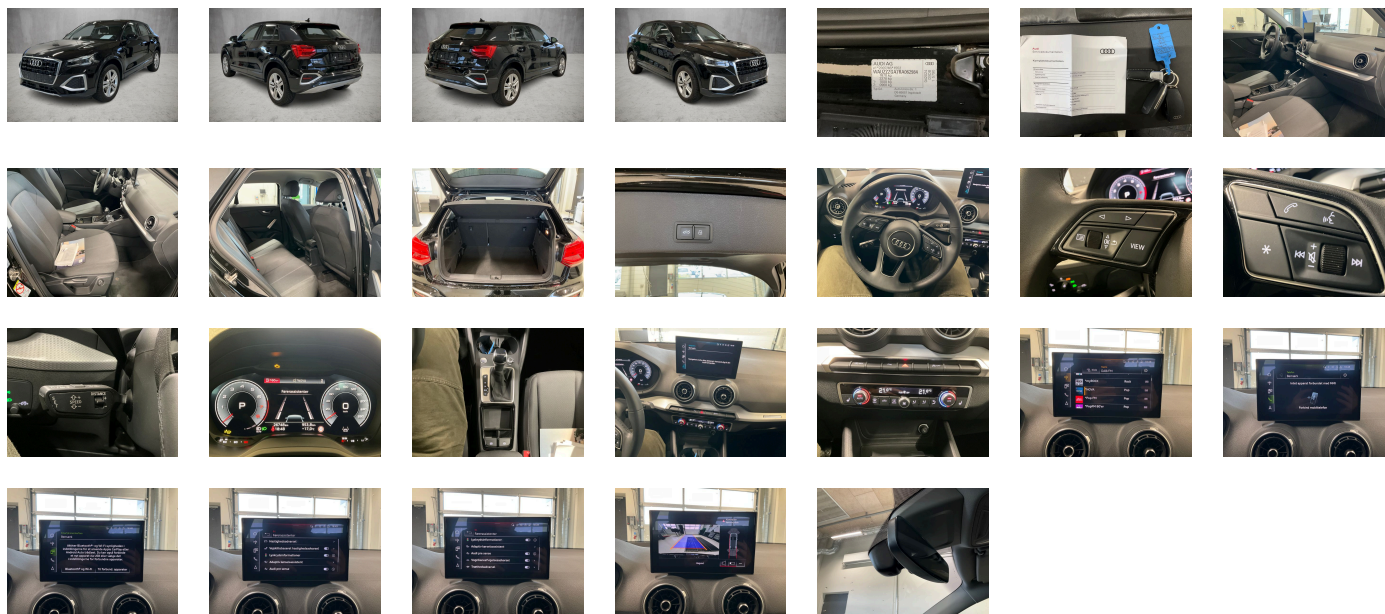

PICTURES

Picture viewer: <https://fm.bilsalg.dk/business/picturebrowser?t=full&guid=aa64f4a9-7fa5-46c5-b730-18a8e6851072&carid=22840576>