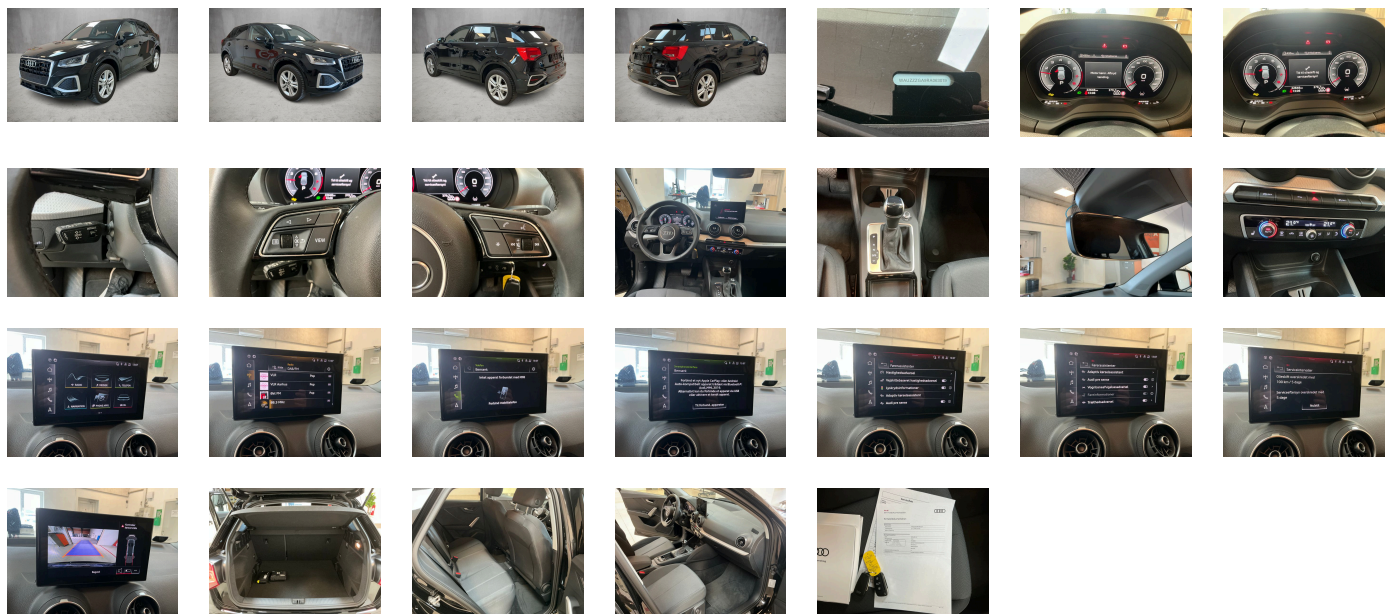

PICTURES

Picture viewer: <https://fm.bilsalg.dk/business/picturebrowser?t=full&guid=f7768c8a-5310-418b-833a-f782a40f3148&carid=22583561>

OVERVIEW OF DAMAGES AND SHORTAGES

N°	LOCATION	TYPE	SEVERITY	INSURANCE	NOTES	DAMAGE GROUP
1	Front Windscreen	Stone Chips	C5		Reporting needed	
2	L. Rocker Panel, Inside	Scratch	C3			
3	Hood	Stone Chips	C3			
4	L. Front door	Stone Chips	C3			
5	R. Rear Door	Dent	C3			

Severity explanation:

C0 = No damage / C1 = Simple preparation / C2 = Minor preparation needed / C3 = Can be smart repaired / C4 = Repair/spray paint / C5 = Need replacement

ELECTRICAL AND MECHANICAL CONDITION

N°	LOCATION	TYPE	NOTES
1	Is the car drivable	Yes	
2	Warning Indicators, Service	Lights