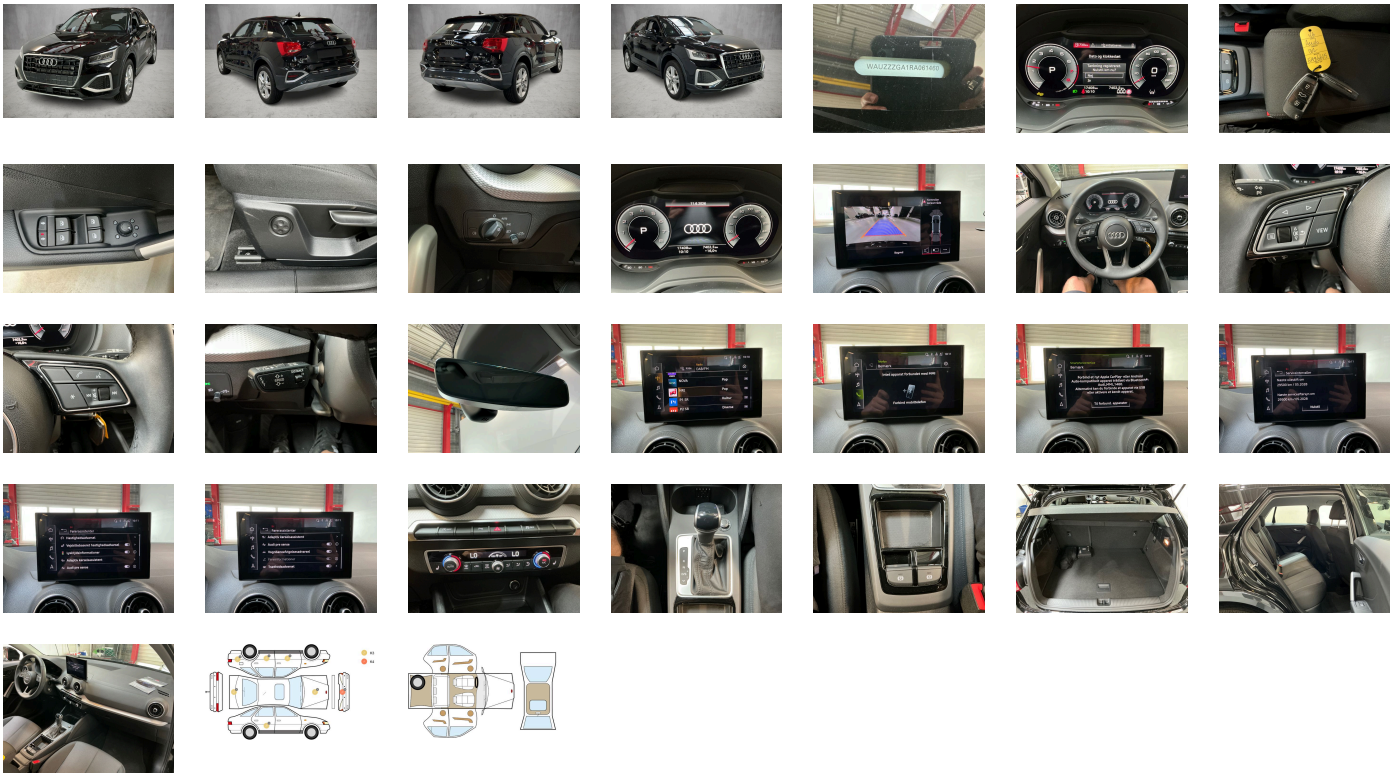

PICTURES

Picture viewer: <https://fm.bilsalg.dk/business/picturebrowser?t=full&guid=42277bb8-dd5e-4769-b4bf-3dc50ad9aa56&carid=22549096>

OVERVIEW OF DAMAGES AND SHORTAGES

N°	LOCATION	TYPE	SEVERITY	INSURANCE	NOTES	DAMAGE GROUP
1	Front Bumper, Fuel Flap 	Scratch 	C4		Reporting needed	
2	L. Front door 	Scratch 	C3			
3	Front Bumper 	Scratch 	C3			
4	L. Rear Quarter Panel 	Scratch 	C3			
5	Rear Hood 	Scratch 	C3			
6	R. Rear Door 	Dent 	C3			
7	Hood 	Dent 	C3			
8	L. Rear Door 	Scratch 	C3			

Severity explanation:

C0 = No damage / C1 = Simple preparation / C2 = Minor preparation needed / C3 = Can be smart repaired / C4 = Repair/spray paint / C5 = Need replacement

ELECTRICAL AND MECHANICAL CONDITION

N°	LOCATION	TYPE	NOTES
1	Is the car drivable	Yes