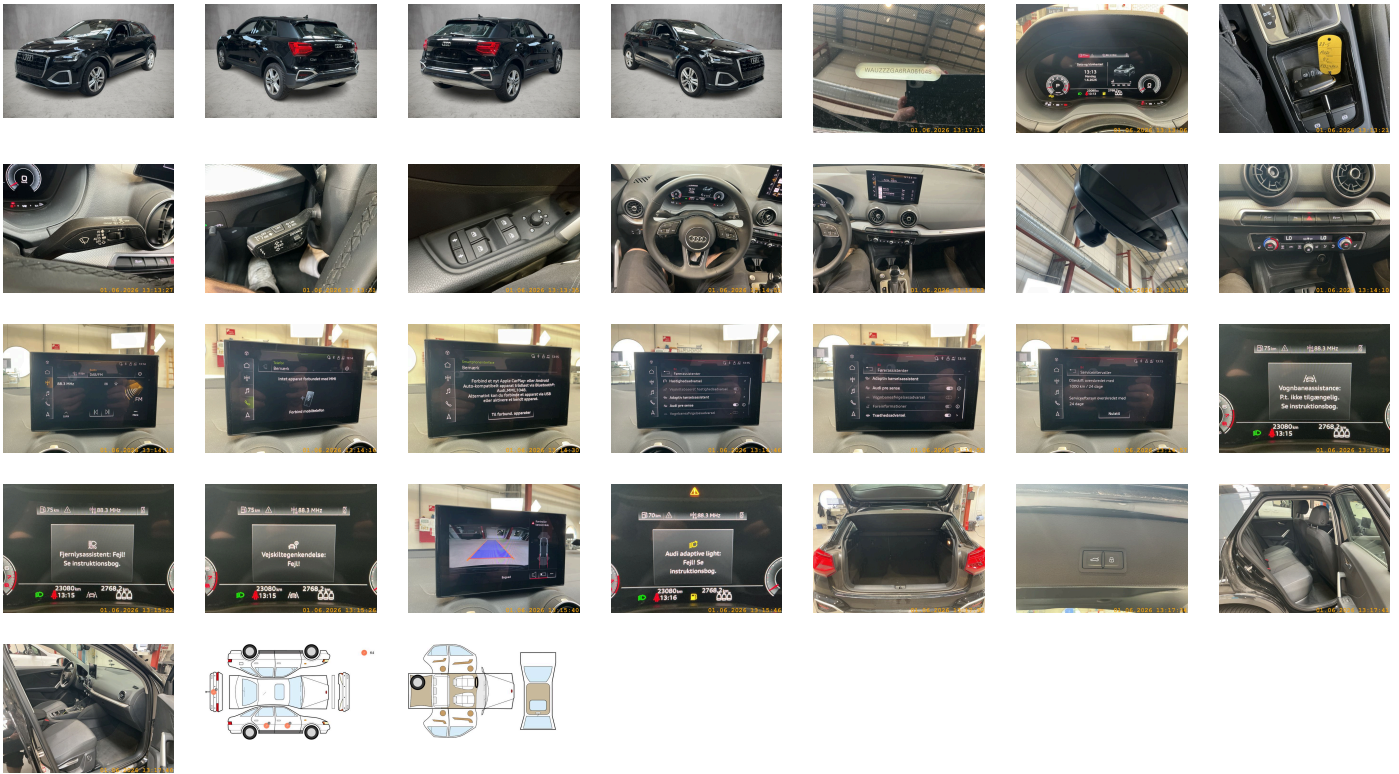

PICTURES

Picture viewer: <https://fm.bilsalg.dk/business/picturebrowser?t=full&guid=19770380-c7e1-4c22-a456-6e7d479a7581&carid=22548946>

OVERVIEW OF DAMAGES AND SHORTAGES

N°	LOCATION	TYPE	SEVERITY	INSURANCE	NOTES	DAMAGE GROUP
1	R. Rear Door 	Dent 	C4		Reporting needed	
2	R. Front Door, List 	Scratch 	C4		Reporting needed	Group 1
3	R. Front Door 	Scratch 	C4		Reporting needed	Group 1
4	Rear Bumper 	Scratch 	C4		Reporting needed	

Severity explanation:

C0 = No damage / C1 = Simple preparation / C2 = Minor preparation needed / C3 = Can be smart repaired / C4 = Repair/spray paint / C5 = Need replacement

ELECTRICAL AND MECHANICAL CONDITION

N°	LOCATION	TYPE	NOTES
1	Is the car drivable	Yes	
2	Combined instrument	Defect	Skriver fejl på forlygter, Laneassist og vejskiltegenkendelse
3	Warning Indicators, Service	Lights