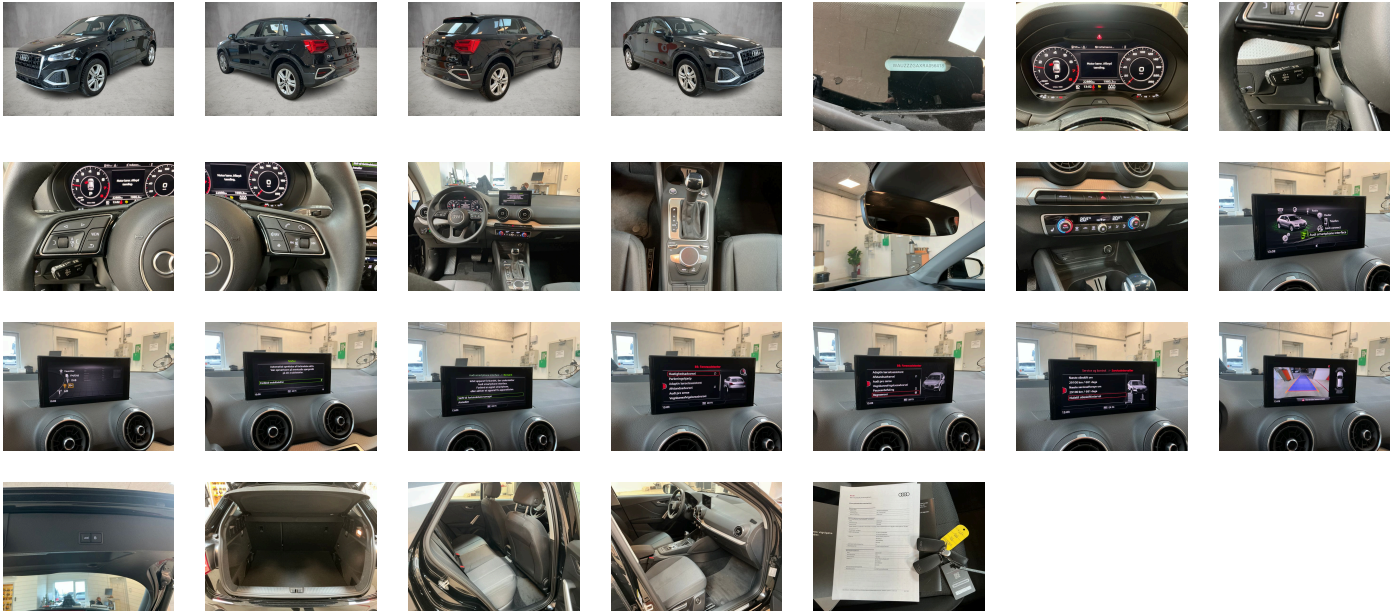

PICTURES

Picture viewer: <https://fm.bilsalg.dk/business/picturebrowser?t=full&guid=416247cf-890b-4ecc-8b39-a7fc27110c35&carid=22458003>

OVERVIEW OF DAMAGES AND SHORTAGES

N°	LOCATION	TYPE	SEVERITY	INSURANCE	NOTES	DAMAGE GROUP
1	Front Windscreen 	Stone Chips 	C5		Reporting needed	
2	L. Rear Door 	Dent 	C3			
3	L. Rear Quarter Panel, List 	Scratch	C3			
4	Rear Bumper 	Scratch	C3			
5	R. Rear Door 	Scratch	C3			
6	R. Rocker Panel, Inside 	Scratch	C3			
7	Front Bumper 	Stone Chips	C3			
8	Hood 	Stone Chips	C3			
9	L. Roof Pillar, A-Pillar 	Stone Chips	C3			
10	R. Rear Quarter Panel 	Scratch	C3			

Severity explanation:
C0 = No damage / C1 = Simple preparation / C2 = Minor preparation needed / C3 = Can be smart repaired / C4 = Repair/spray paint / C5 = Need replacement