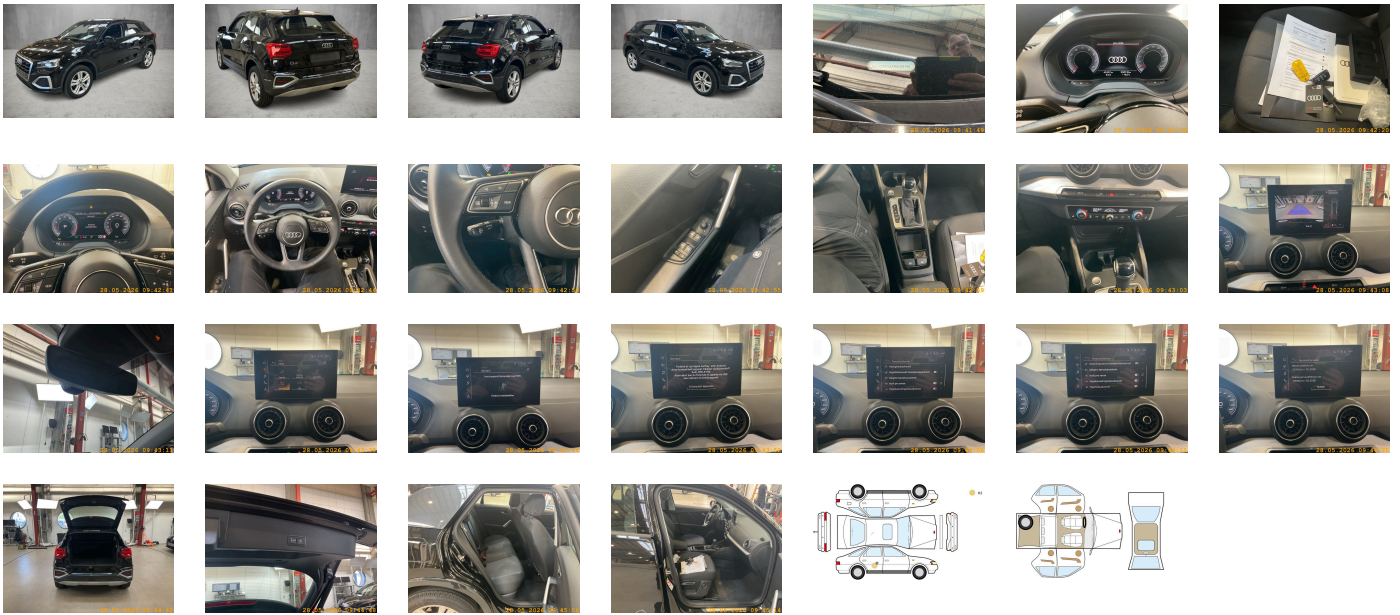

PICTURES

Picture viewer: <https://fm.bilsalg.dk/business/picturebrowser?t=full&guid=0ef32bde-fa4b-4918-9bad-baa81c033df0&carid=22419859>