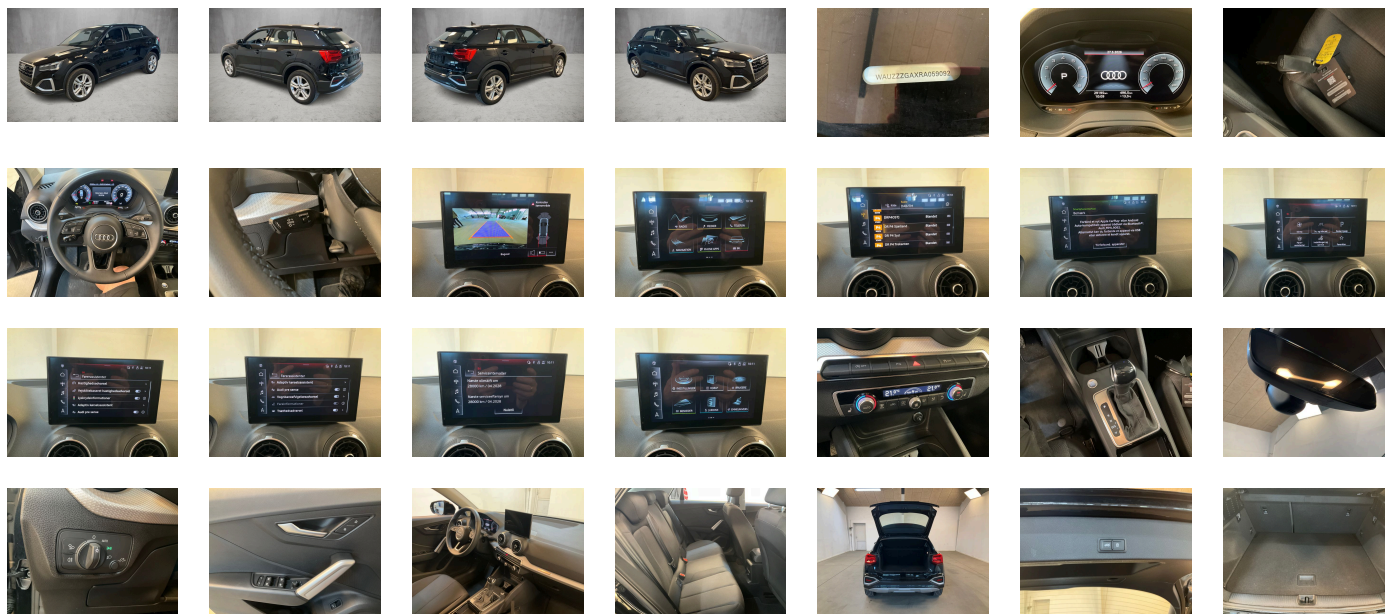

PICTURES

Picture viewer: <https://fm.bilsalg.dk/business/picturebrowser?t=full&guid=1c847524-c8eb-44df-a416-dae479455508&carid=22413618>