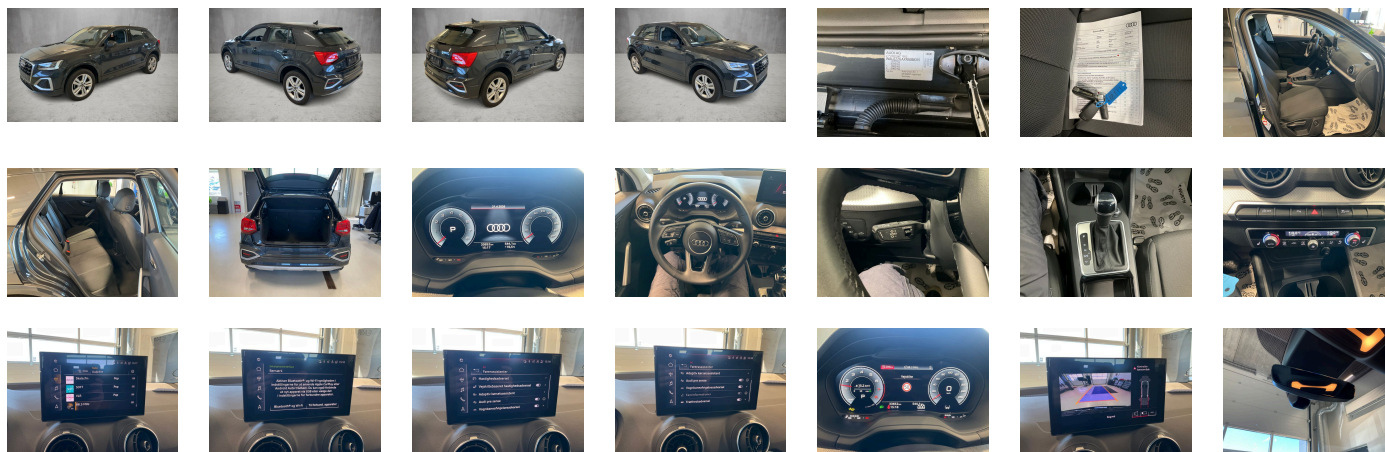

PICTURES

Picture viewer: <https://fm.bilsalg.dk/business/picturebrowser?t=full&guid=d4982d9a-7240-431a-9416-206137dae2ae&carid=22395624>