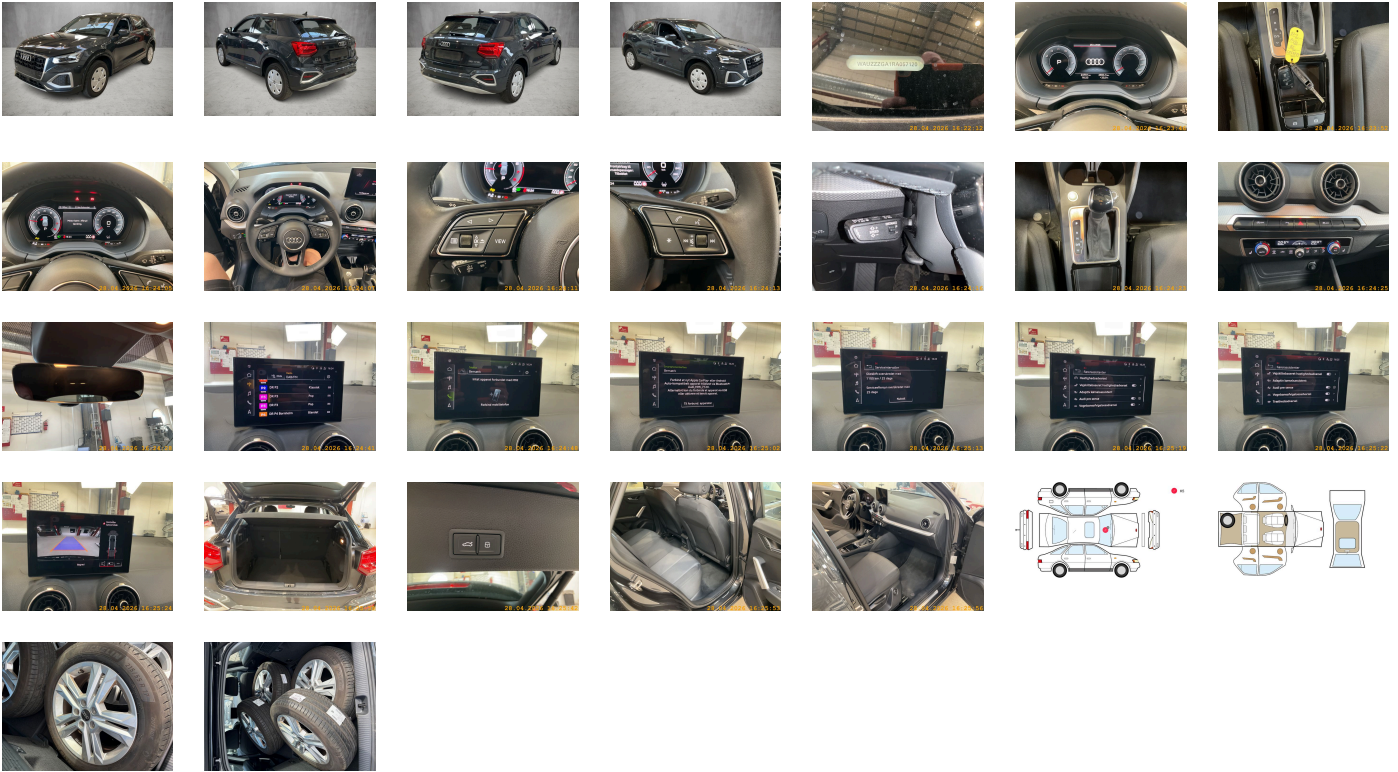

PICTURES

Picture viewer: <https://fm.bilsalg.dk/business/picturebrowser?t=full&guid=239e370c-36ea-400d-b869-449683a17b84&carid=22380684>