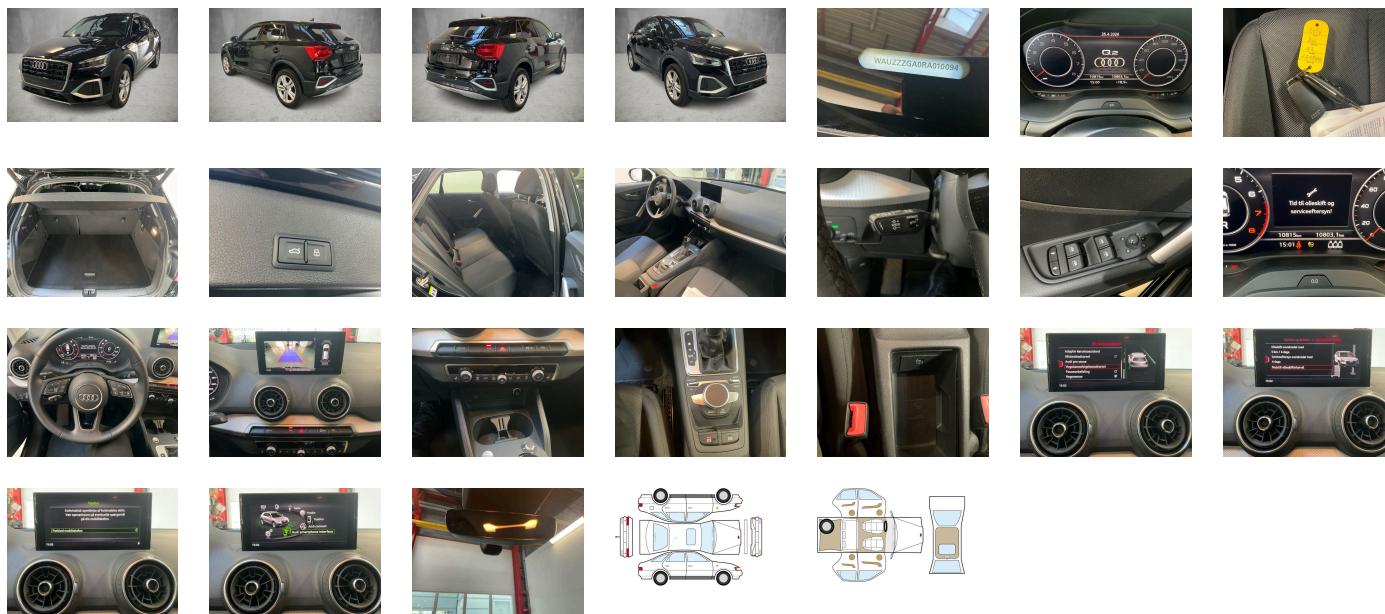

PICTURES

Picture viewer: <https://fm.bilsalg.dk/business/picturebrowser?t=full&guid=f10eaefd-0500-48d1-a573-a417671badd0&carid=22380677>

OVERVIEW OF DAMAGES AND SHORTAGES

N°	LOCATION	TYPE	SEVERITY	INSURANCE	NOTES	DAMAGE GROUP
1	Other	Loose	C3			

Severity explanation:

C0 = No damage / C1 = Simple preparation / C2 = Minor preparation needed / C3 = Can be smart repaired / C4 = Repair/spray paint / C5 = Need replacement

ELECTRICAL AND MECHANICAL CONDITION

N°	LOCATION	TYPE	NOTES
1	Front hood trigger	Loose	
2	Is the car drivable	Yes	
3	Warning Indicators, Service	Lights