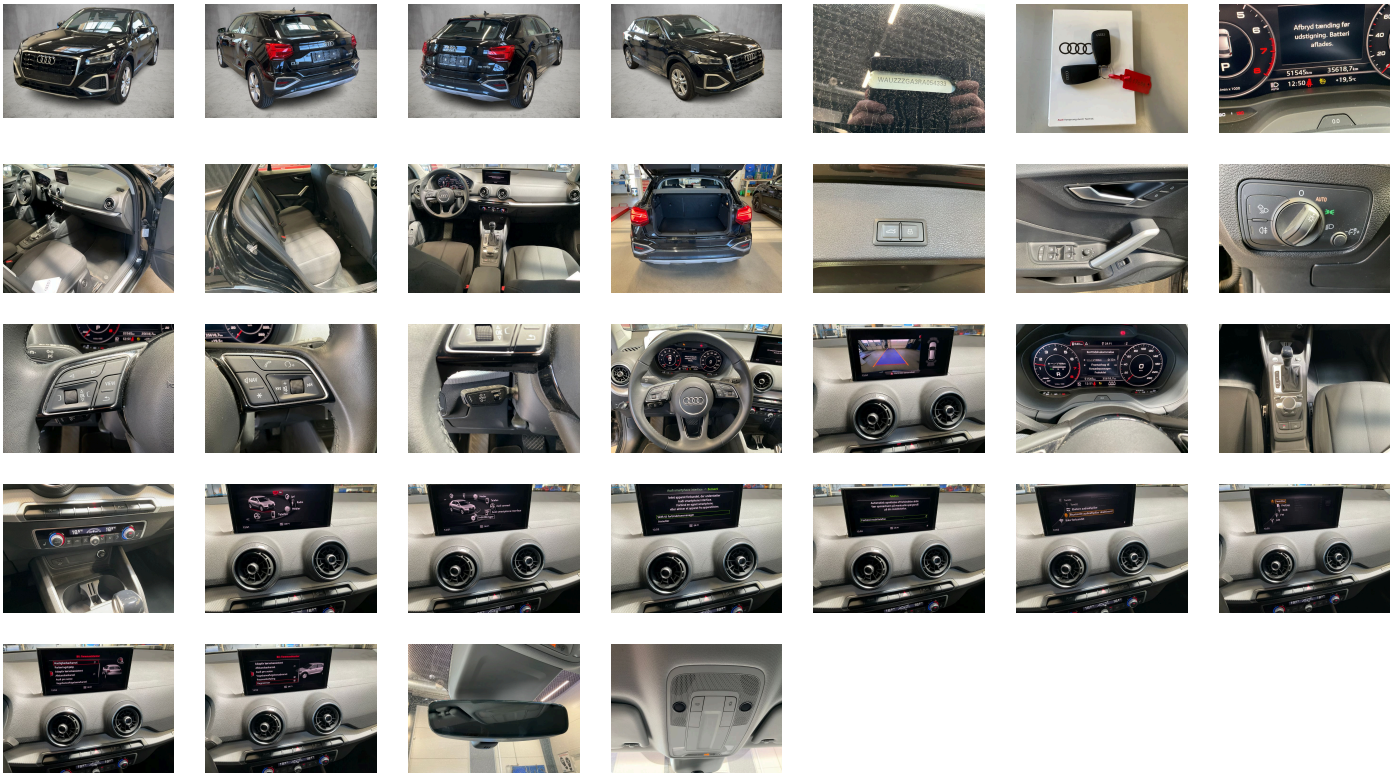

PICTURES

Picture viewer: <https://fm.bilsalg.dk/business/picturebrowser?t=full&guid=b38d8a5c-87b2-4ebf-bf4a-793d921c2833&carid=22380548>