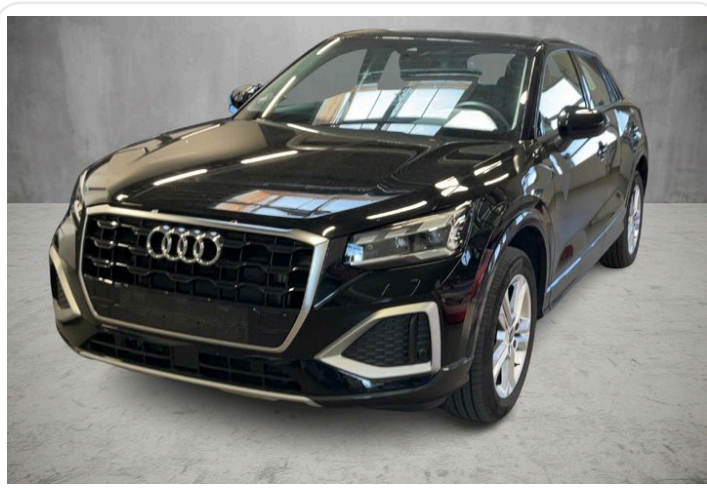

VEHICLE DESCRIPTION - Audi Q2 Prestige 1.5 35 TFSI

First registration date: 4/2024	VIN: WAUZZZGA3RA054333
Colour: Black Metallic Normal gloss	Mileage (km): 51.545
Gear: Automatic (7 Gears)	Fuel type: Gasoline
Body type: SUV	Number of doors: 5
Drive type: FWD	Model year: 2020
Engine power: 110 kW	Number of seats: 5
Engine size (cc): 1498	Interior: Black Fabric