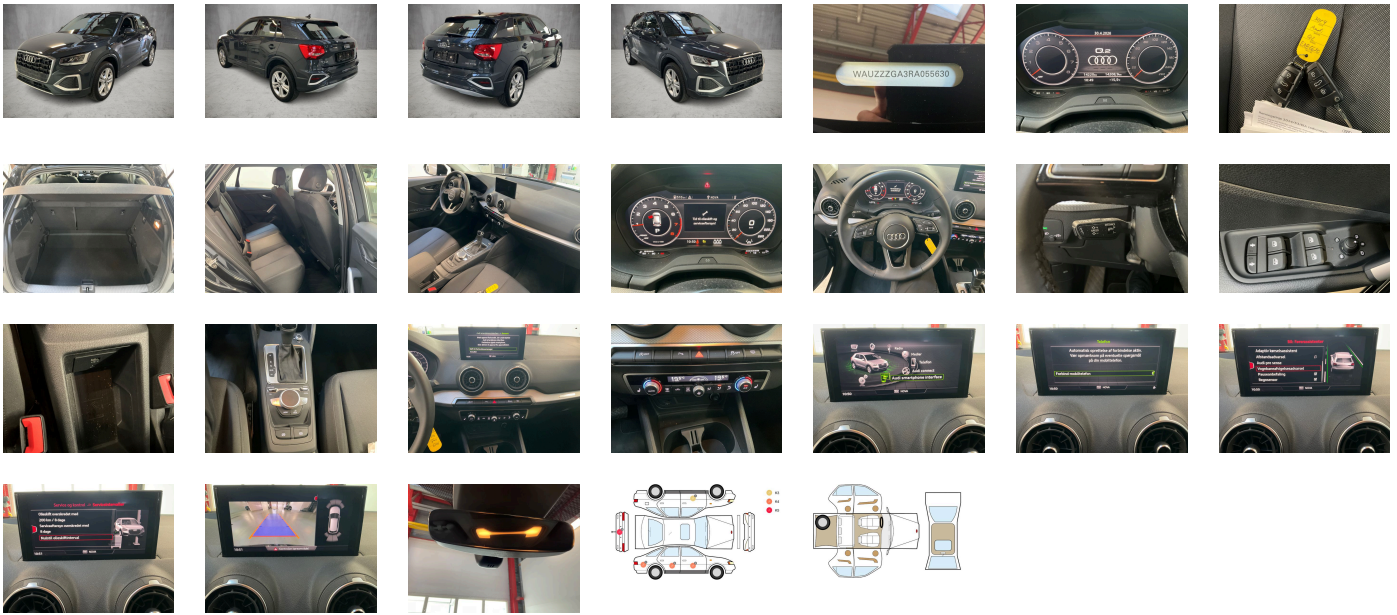

PICTURES

Picture viewer: <https://fm.bilsalg.dk/business/picturebrowser?t=full&guid=e98f51c6-6e1d-4022-a4d1-910b2df5d81f&carid=22349636>

OVERVIEW OF DAMAGES AND SHORTAGES

N°	LOCATION	TYPE	SEVERITY	INSURANCE	NOTES	DAMAGE GROUP
1	Rear Bumper, List 	Scratch	C5		Reporting needed	Group 1
2	Rear Bumper 	Scratch 	C4		Reporting needed	Group 1
3	R. Rear Quarter Panel, List 	Scratch 	C4		Reporting needed	Group 2
4	R. Front Door, List 	Scratch	C4		Reporting needed	Group 2
5	R. Rear Door 	Dent 	C4		Reporting needed	Group 2
6	R. Rear Door, List 	Scratch	C4		Reporting needed	Group 2
7	R. Front Door 	Dent 	C4		Reporting needed 	Group 2
8	L. Front door 	Scratch 	C3			

Severity explanation:

C0 = No damage / C1 = Simple preparation / C2 = Minor preparation needed / C3 = Can be smart repaired / C4 = Repair/spray paint / C5 = Need replacement

ELECTRICAL AND MECHANICAL CONDITION

N°	LOCATION	TYPE	NOTES
1	Is the car drivable	Yes	
2	Warning Indicators, Service	Lights