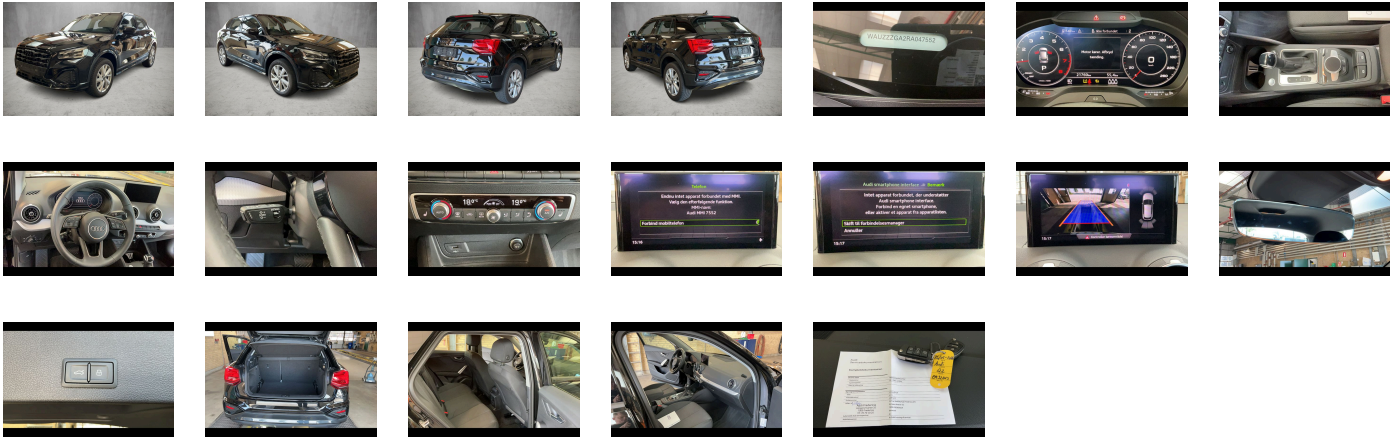

PICTURES

Picture viewer: <https://fm.bilsalg.dk/business/picturebrowser?t=full&guid=f474febe-2382-4094-af28-6293ab3ab41d&carid=22159466>