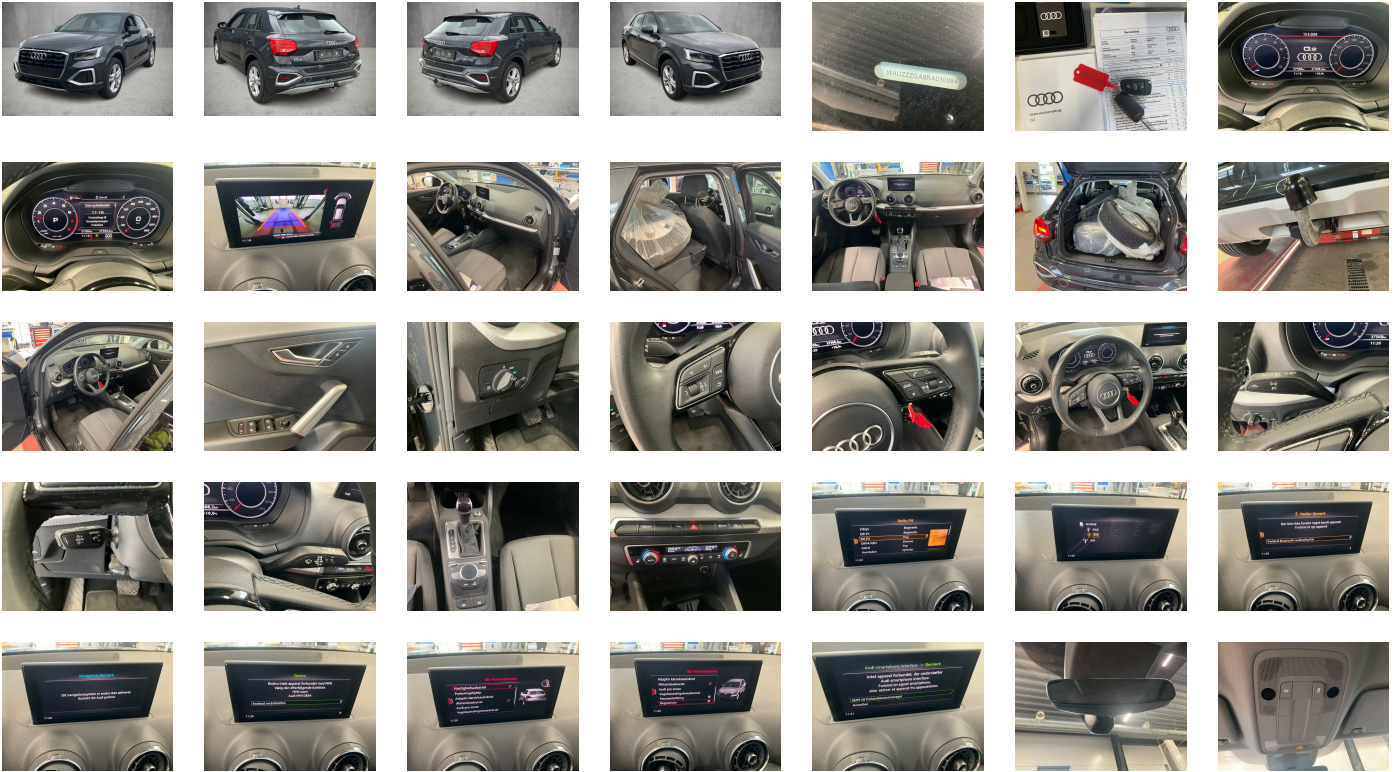

PICTURES

Picture viewer: <https://fm.bilsalg.dk/business/picturebrowser?t=full&guid=67594a4b-b560-4ad0-88dc-9bfa3e650fce&carid=21910036>