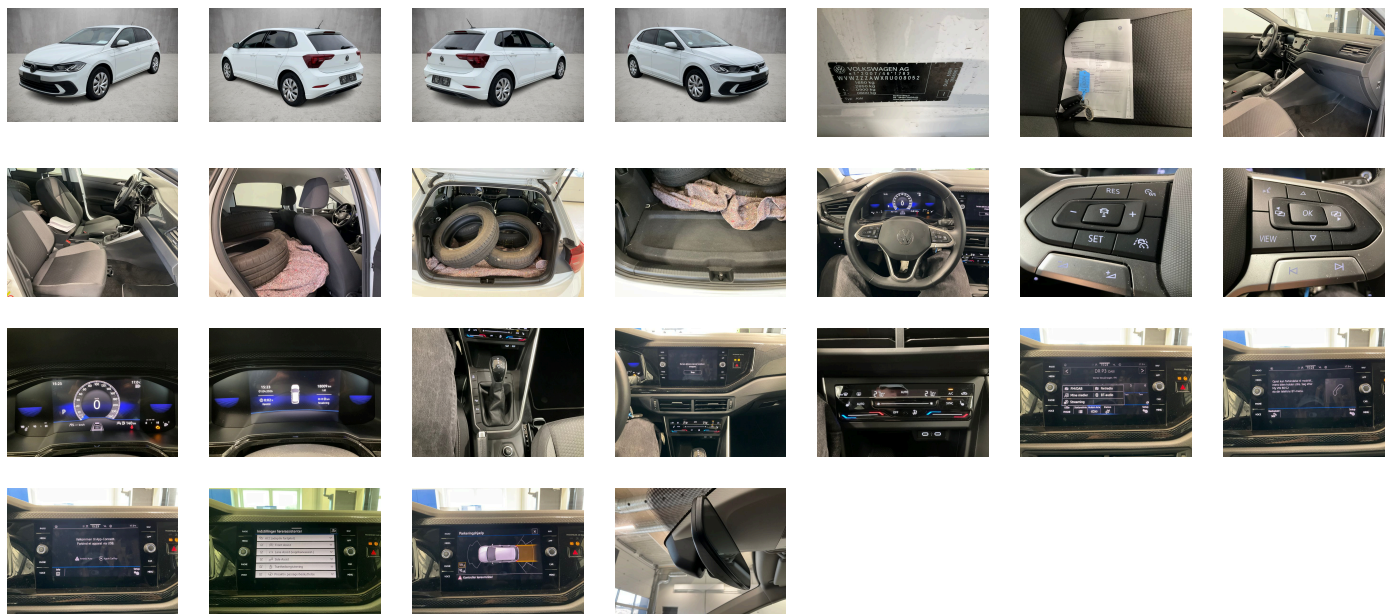

PICTURES

Picture viewer: <https://fm.bilsalg.dk/business/picturebrowser?t=full&guid=761a69fe-45f8-479e-819c-0f82d82fdcce&carid=21853855>