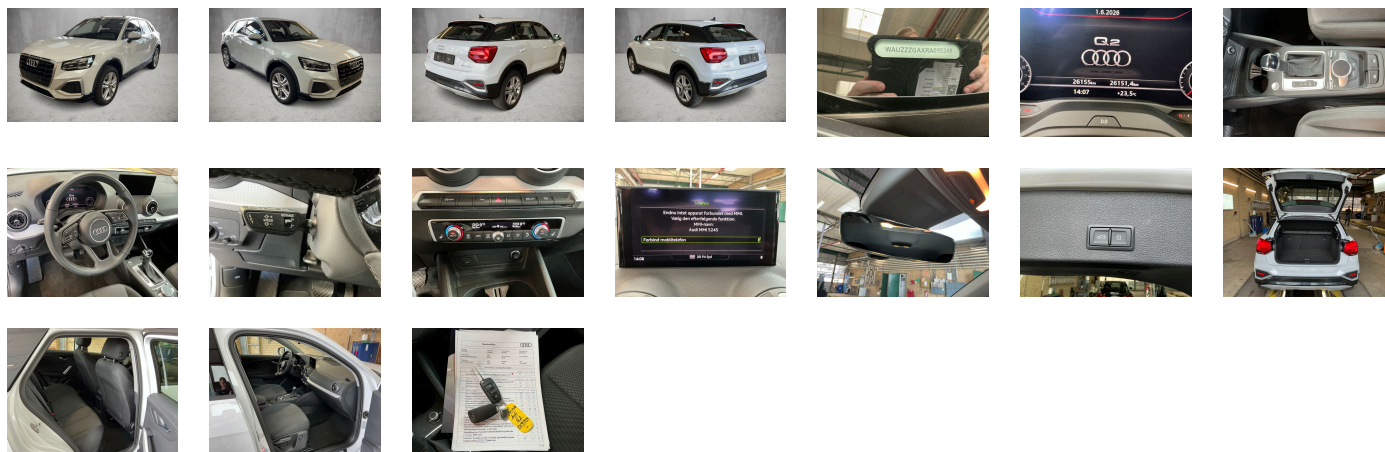

PICTURES

Picture viewer: <https://fm.bilsalg.dk/business/picturebrowser?t=full&guid=b790f7db-b715-44a9-9e7e-167e7978be4d&carid=21827310>