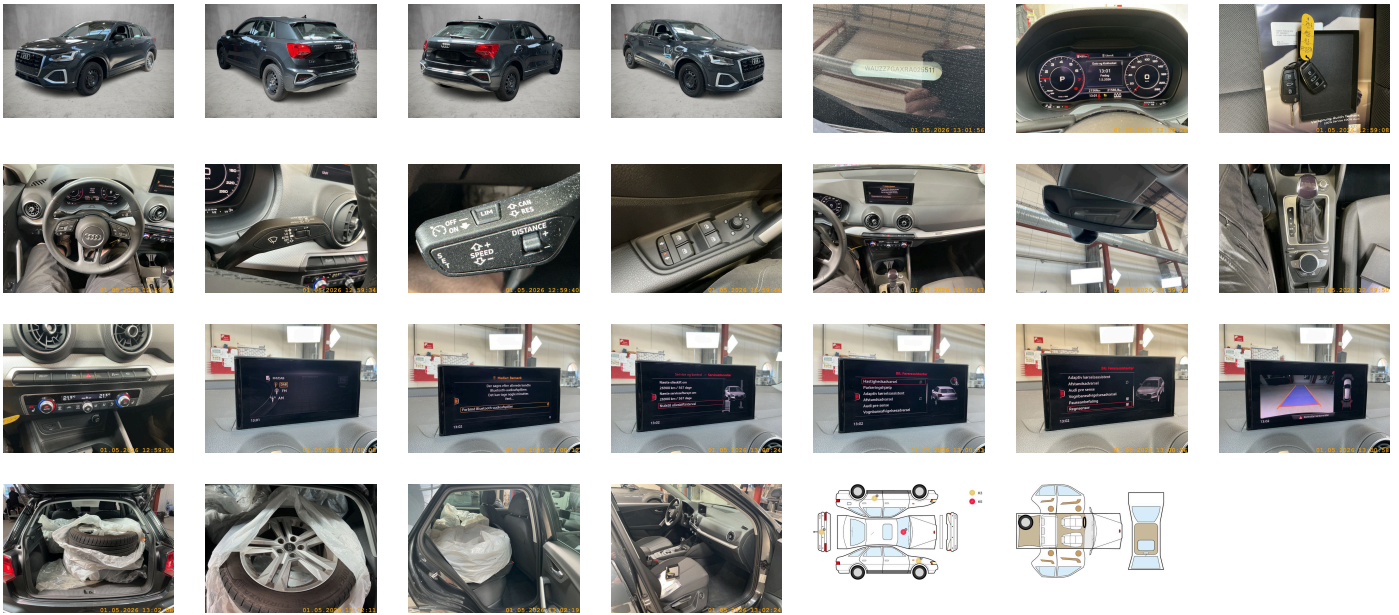

PICTURES

Picture viewer: <https://fm.bilsalg.dk/business/picturebrowser?t=full&guid=f714dde9-76e0-450e-97af-f6824a911955&carid=21495178>