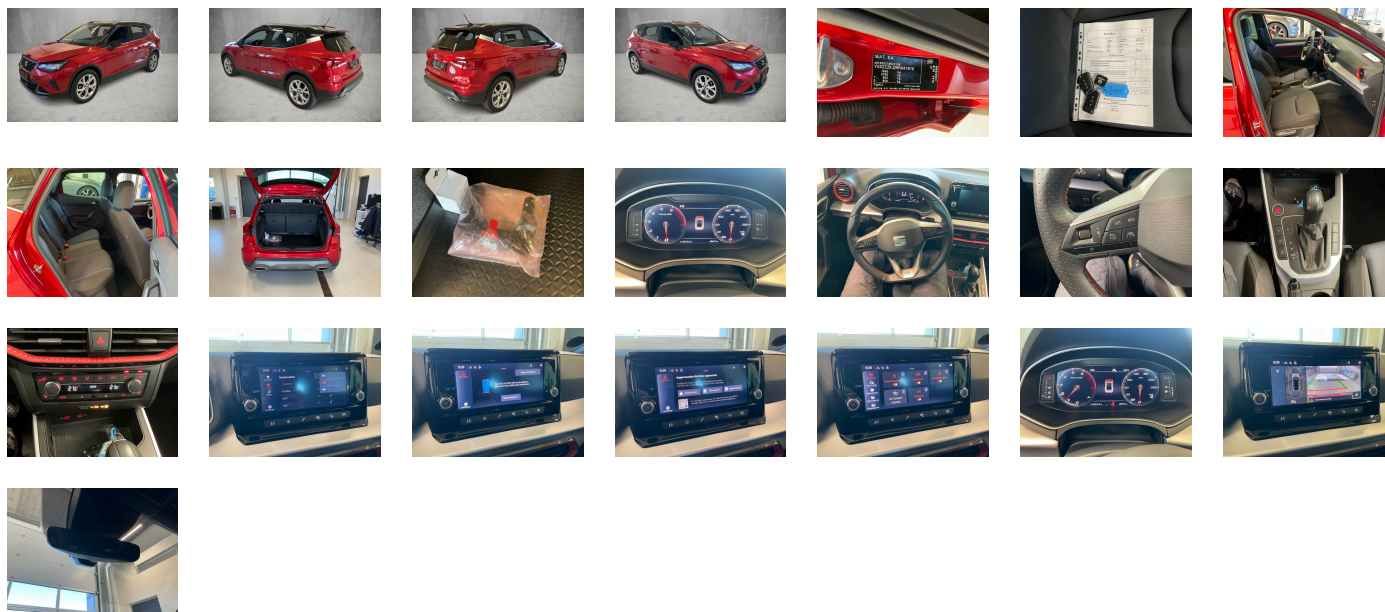

PICTURES

Picture viewer: <https://fm.bilsalg.dk/business/picturebrowser?t=full&guid=46c292b3-a47d-4691-b111-70ed043a6cc1&carid=21450627>