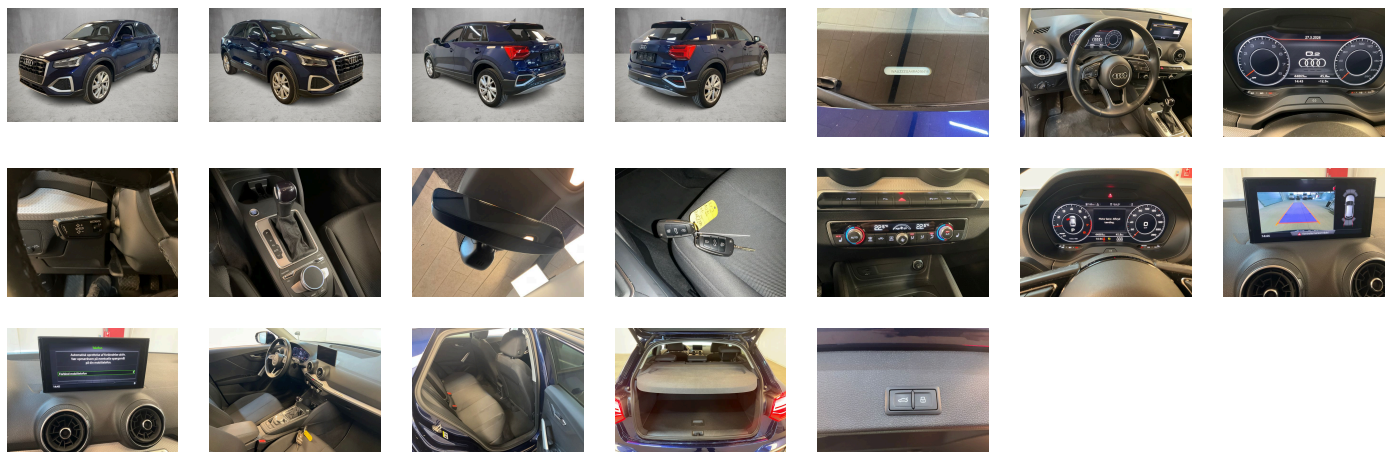

PICTURES

Picture viewer: <https://fm.bilsalg.dk/business/picturebrowser?t=full&guid=facd18f4-f335-4671-a538-037ca18f2c48&carid=21373931>