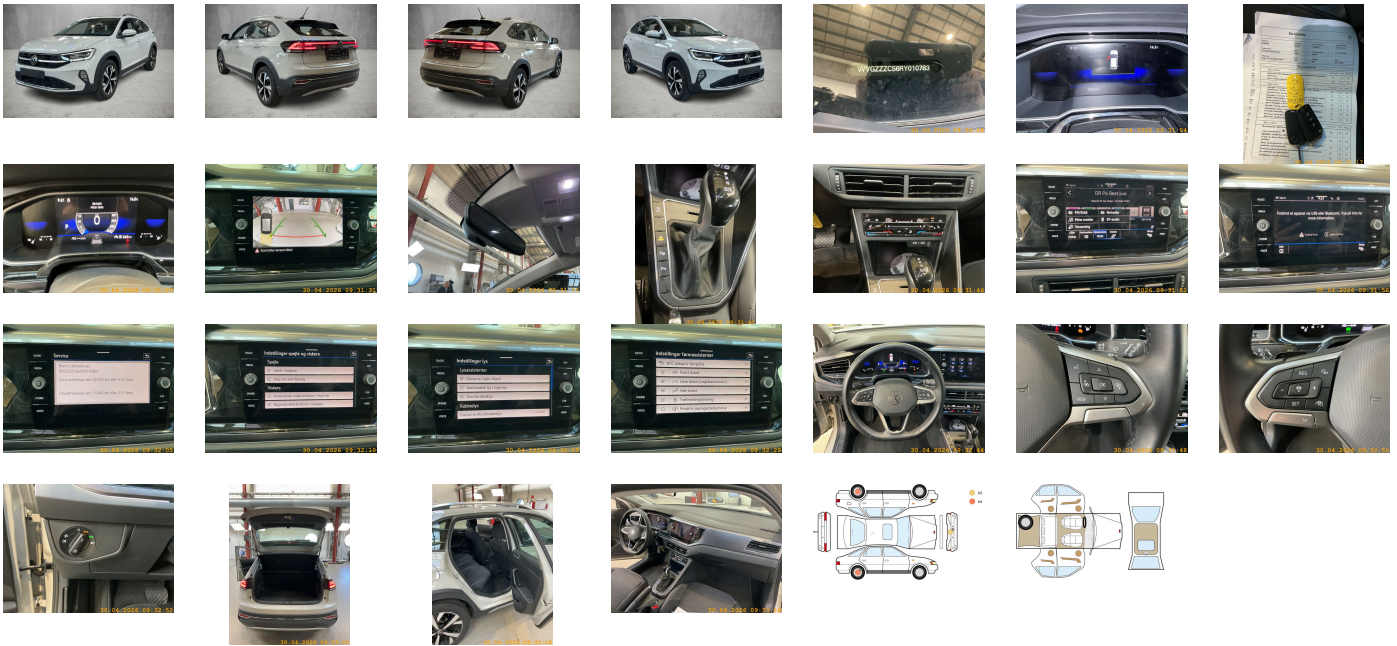

PICTURES

Picture viewer: <https://fm.bilsalg.dk/business/picturebrowser?t=full&guid=18fe2696-b62d-4317-95ff-dd9c108395ba&carid=21313424>