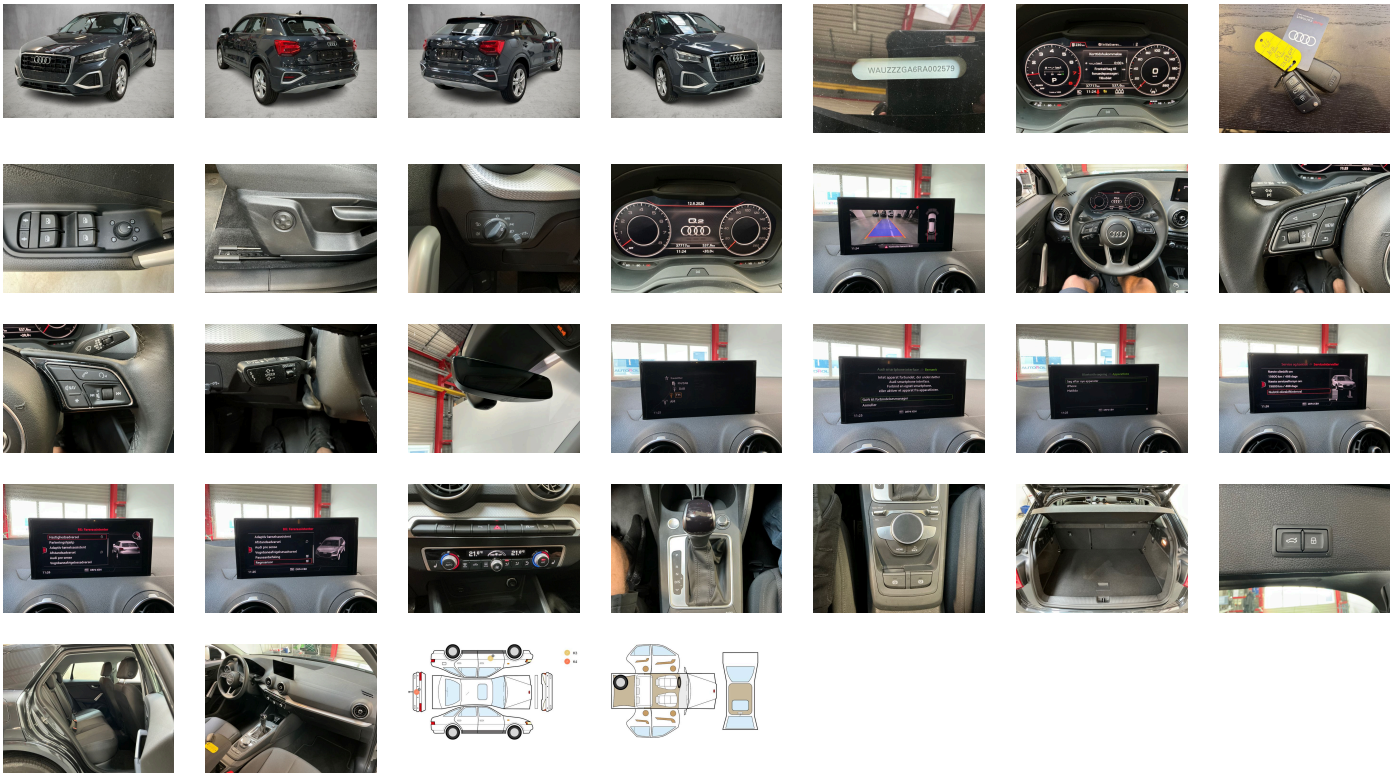

PICTURES

Picture viewer: <https://fm.bilsalg.dk/business/picturebrowser?t=full&guid=5cd760b5-1df5-4003-b333-a38a85b60e7c&carid=21313375>

OVERVIEW OF DAMAGES AND SHORTAGES

N°	LOCATION	TYPE	SEVERITY	INSURANCE	NOTES	DAMAGE GROUP
1	Rear Bumper 	Scratch 	C4		Reporting needed	Group 1
2	Rear Bumper, Rear Skirt 	Scratch	C4		Reporting needed	Group 1
3	Rear Bumper, List 	Scratch 	C4		Reporting needed 	Group 1
4	L. Front door 	Dent 	C3			

Severity explanation:

C0 = No damage / C1 = Simple preparation / C2 = Minor preparation needed / C3 = Can be smart repaired / C4 = Repair/spray paint / C5 = Need replacement

ELECTRICAL AND MECHANICAL CONDITION

N°	LOCATION	TYPE	NOTES
1	Is the car drivable	Yes