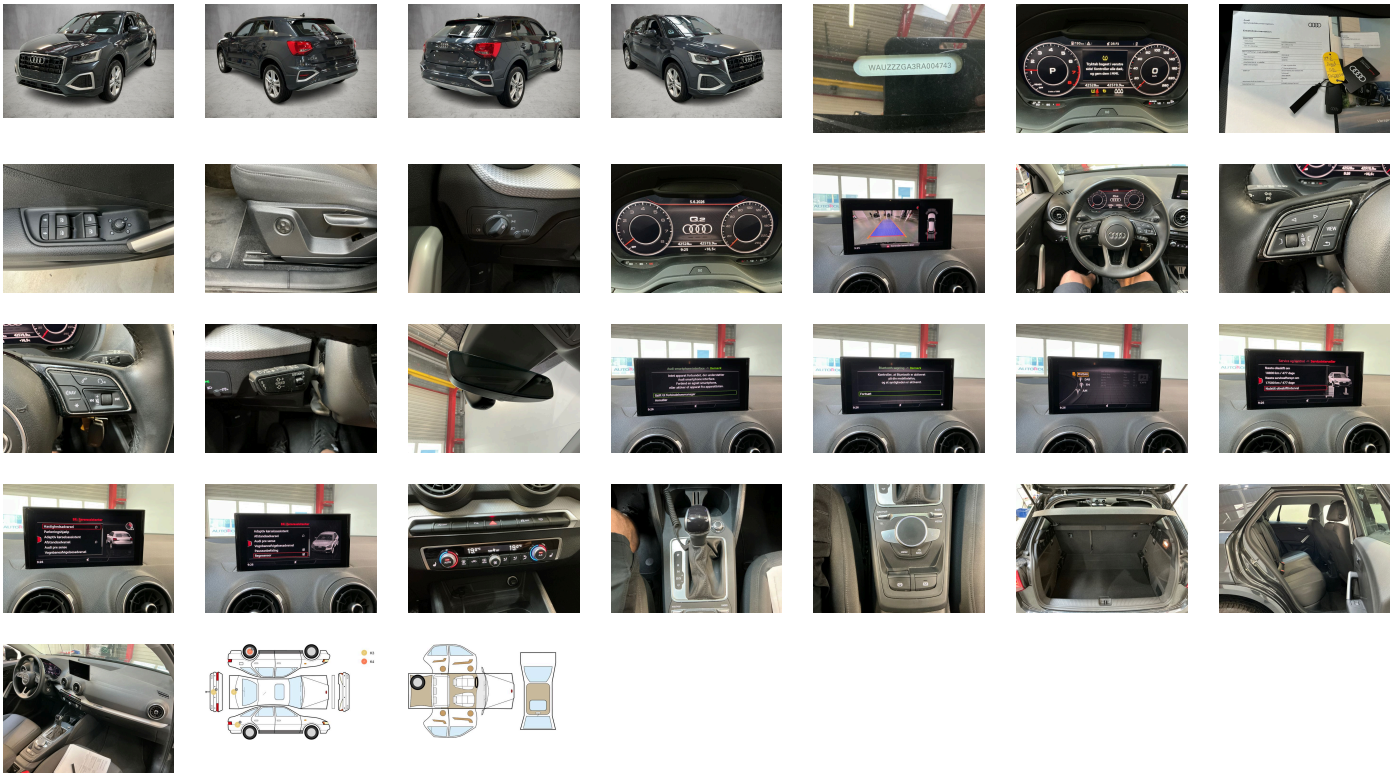

PICTURES

Picture viewer: <https://fm.bilsalg.dk/business/picturebrowser?t=full&guid=b95aae15-be36-4387-b420-2e60ed38e937&carid=21298101>

OVERVIEW OF DAMAGES AND SHORTAGES

N°	LOCATION	TYPE	SEVERITY	INSURANCE	NOTES	DAMAGE GROUP
1	L. Rear Rim	Scratch	C4		Reporting needed	
2	Rear Bumper, List	Scratch	C3			
3	R. Rear Quarter Panel	Dent	C3			
4	Rear Hood	Dent	C3			

Severity explanation:

C0 = No damage / C1 = Simple preparation / C2 = Minor preparation needed / C3 = Can be smart repaired / C4 = Repair/spray paint / C5 = Need replacement

ELECTRICAL AND MECHANICAL CONDITION

N°	LOCATION	TYPE	NOTES
1	Is the car drivable	Yes	
2	TPMS lamp	Lights