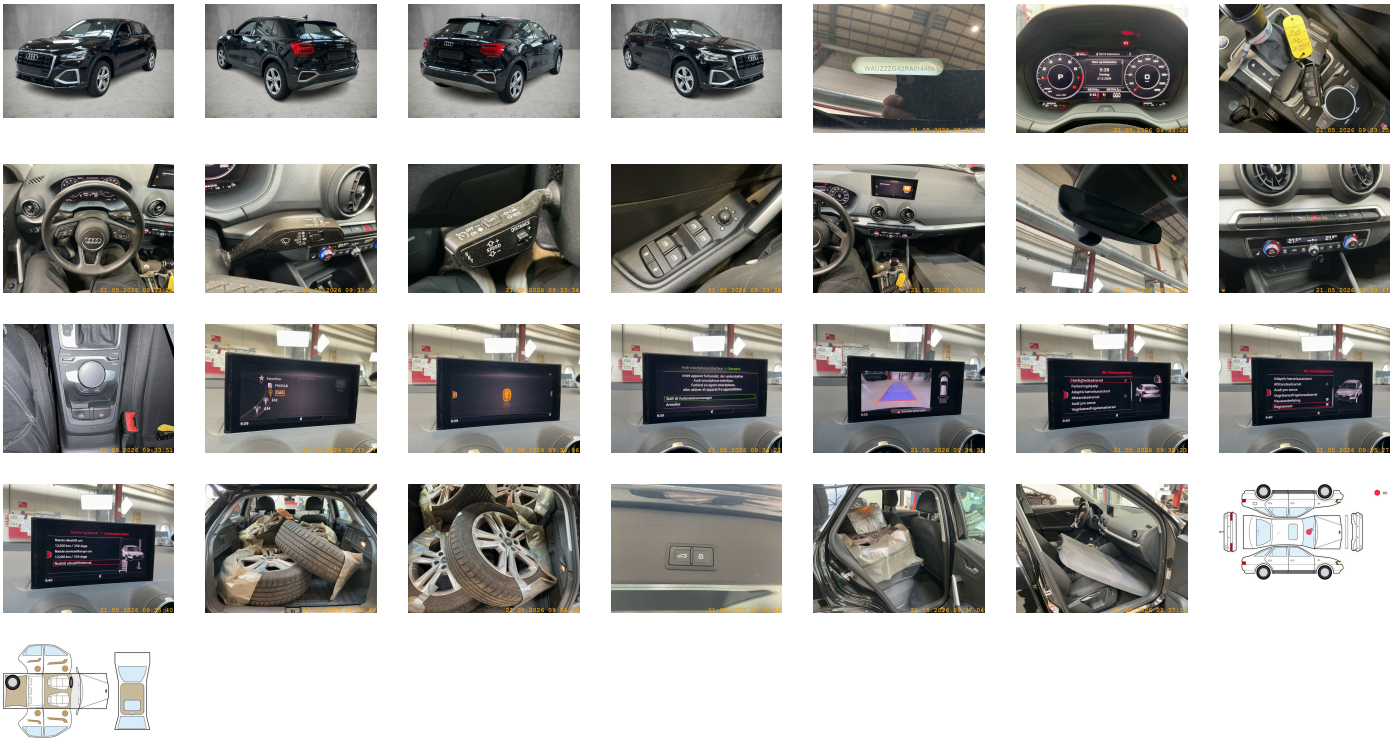

PICTURES

Picture viewer: <https://fm.bilsalg.dk/business/picturebrowser?t=full&guid=e0642945-7e90-47e4-9fd2-1b7dad787bc9&carid=21252330>