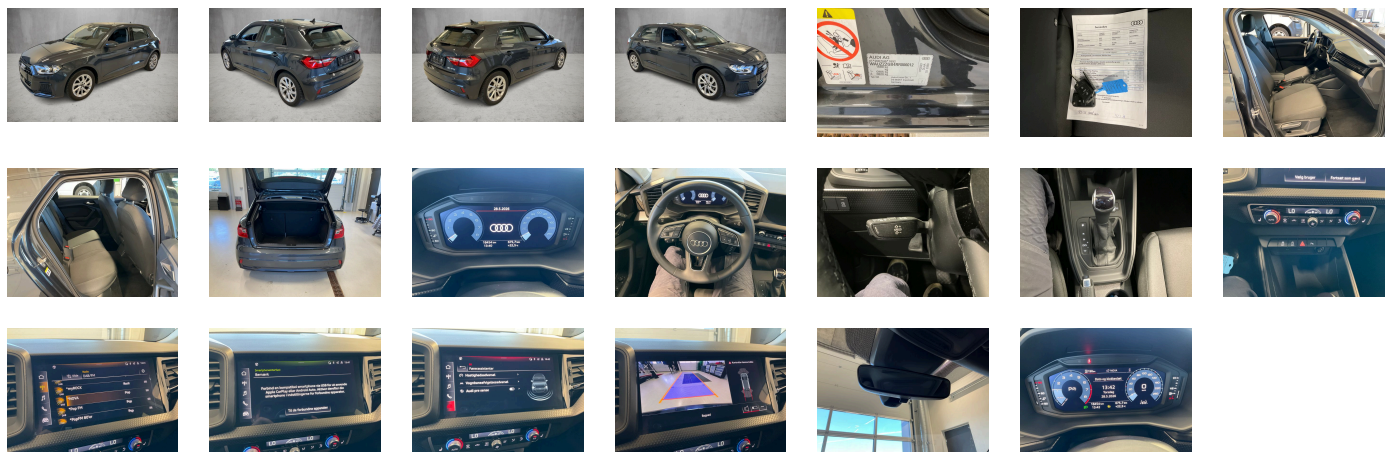

PICTURES

Picture viewer: <https://fm.bilsalg.dk/business/picturebrowser?t=full&guid=4f64b11b-aef3-4d1b-ac5c-88a2586a5603&carid=21231112>