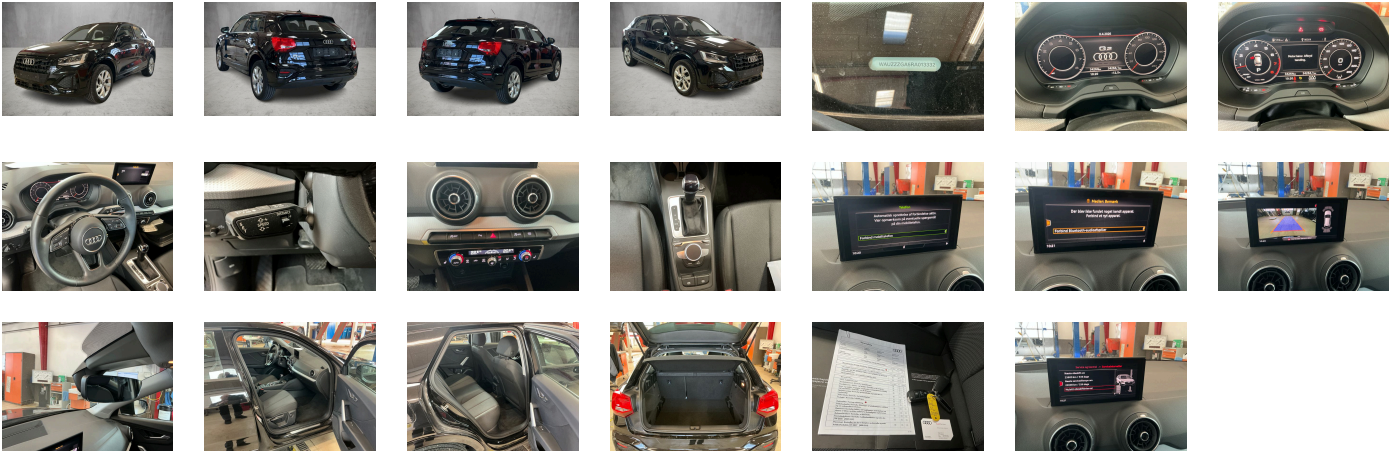

PICTURES

Picture viewer: <https://fm.bilsalg.dk/business/picturebrowser?t=full&guid=ec9d6349-fcf7-46a9-9100-fbdacd6b3152&carid=21218525>