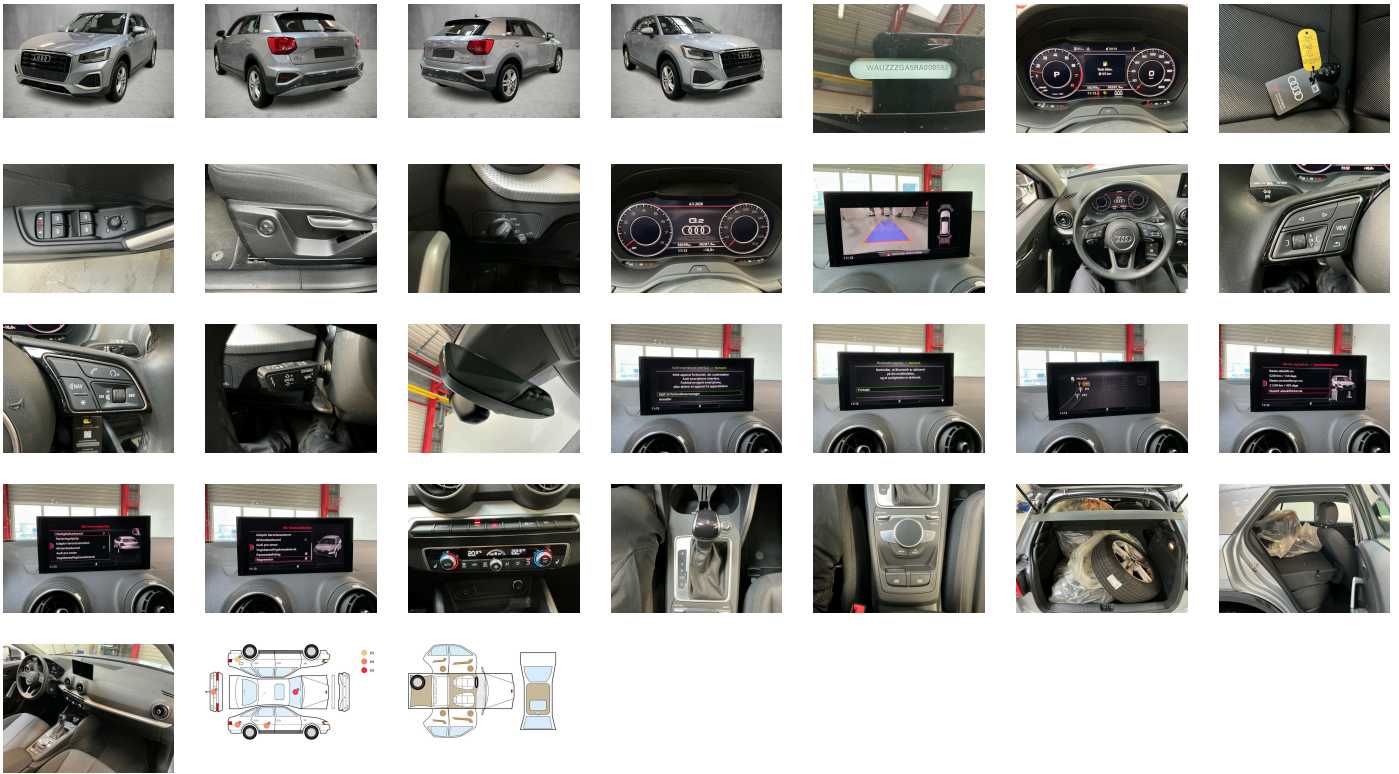

PICTURES

Picture viewer: <https://fm.bilsalg.dk/business/picturebrowser?t=full&guid=205311a1-8678-42db-87d5-f83f4d9fb170&carid=21202283>

OVERVIEW OF DAMAGES AND SHORTAGES

N°	LOCATION	TYPE	SEVERITY	INSURANCE	NOTES	DAMAGE GROUP
1	Front Windscreen 	Stone Chips 	C5		Reporting needed	
2	Rear Bumper, Rear Skirt 	Scratch	C4		Reporting needed	Group 1
3	R. Rear Quarter Panel, List 	Scratch 	C4		Reporting needed	Group 1
4	R. Rear Door 	Scratch 	C4		Reporting needed	Group 1
5	R. Rear Door, List 	Scratch	C4		Reporting needed	Group 1
6	L. Rear Quarter Panel, List 	Scratch 	C3			

Severity explanation:

C0 = No damage / C1 = Simple preparation / C2 = Minor preparation needed / C3 = Can be smart repaired / C4 = Repair/spray paint / C5 = Need replacement

ELECTRICAL AND MECHANICAL CONDITION

N°	LOCATION	TYPE	NOTES
1	Is the car drivable	Yes