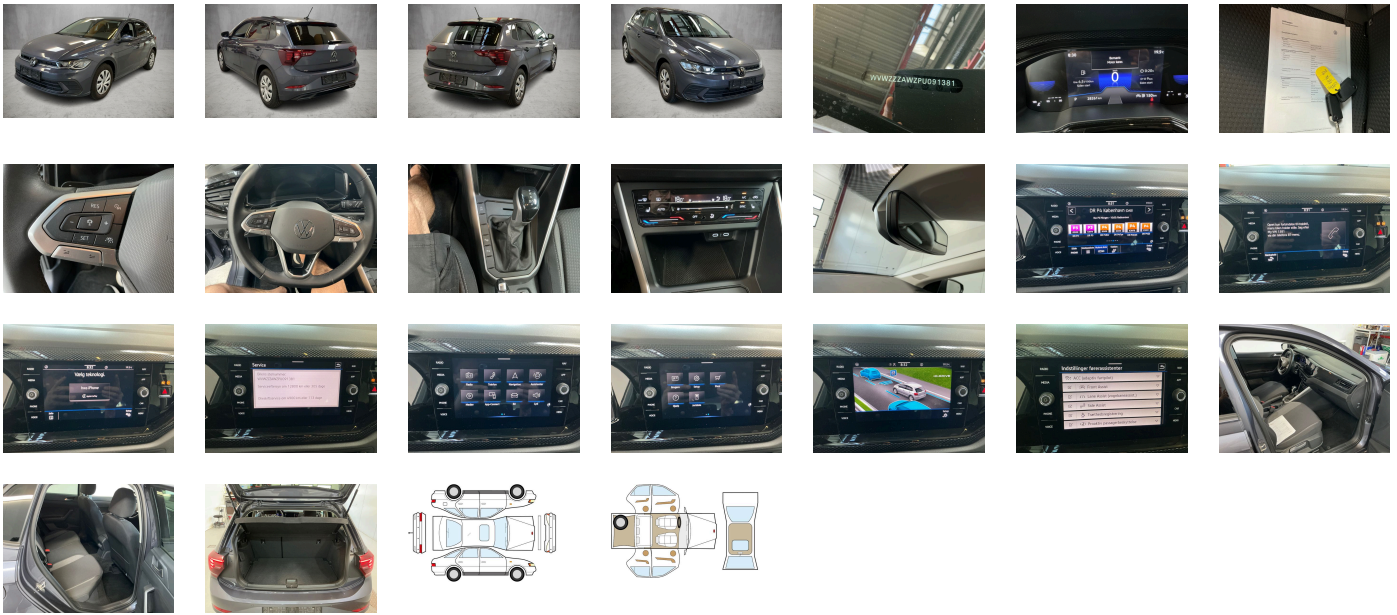

PICTURES

Picture viewer: <https://fm.bilsalg.dk/business/picturebrowser?t=full&guid=f0aaa214-718b-4c45-9221-b40fde668f8e&carid=21048446>