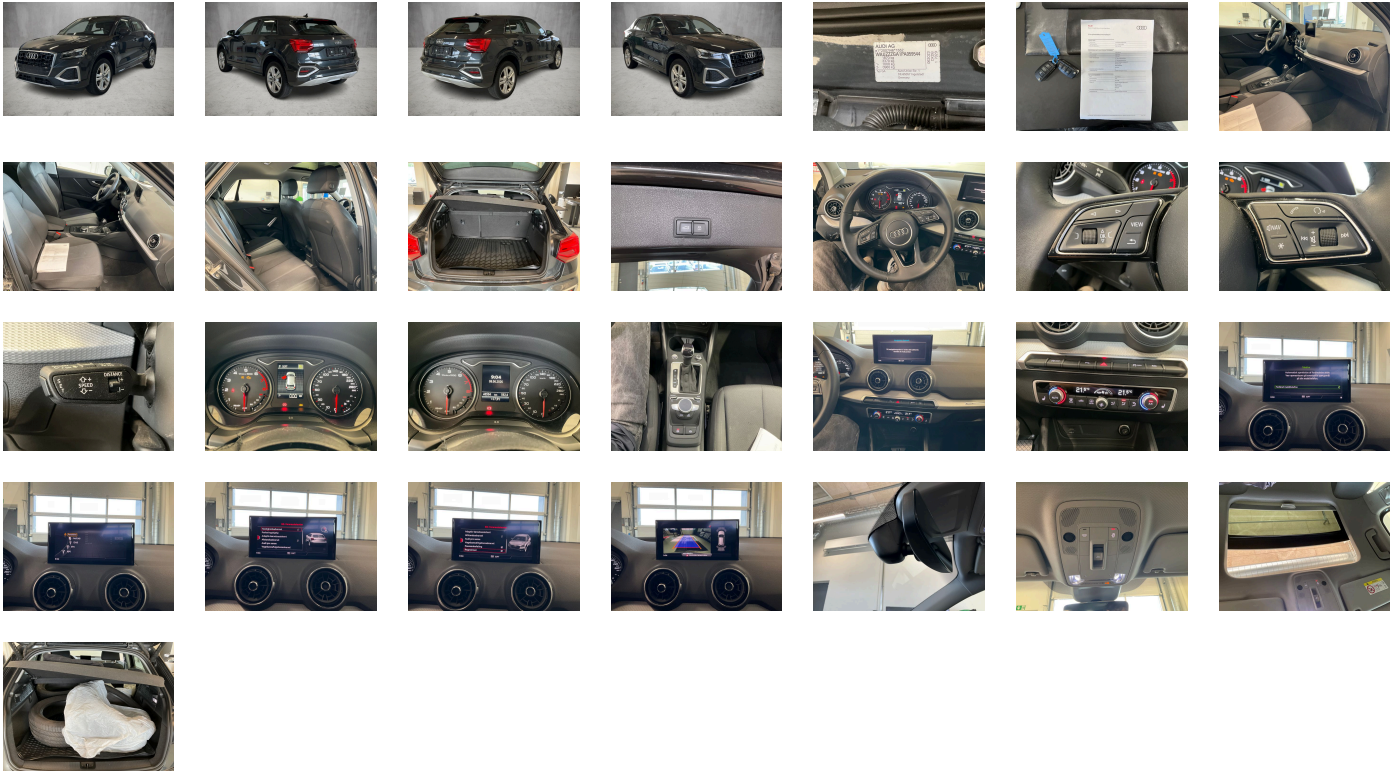

PICTURES

Picture viewer: <https://fm.bilsalg.dk/business/picturebrowser?t=full&guid=fa08e819-12c6-465e-9e1f-ed9d8f993420&carid=21034010>