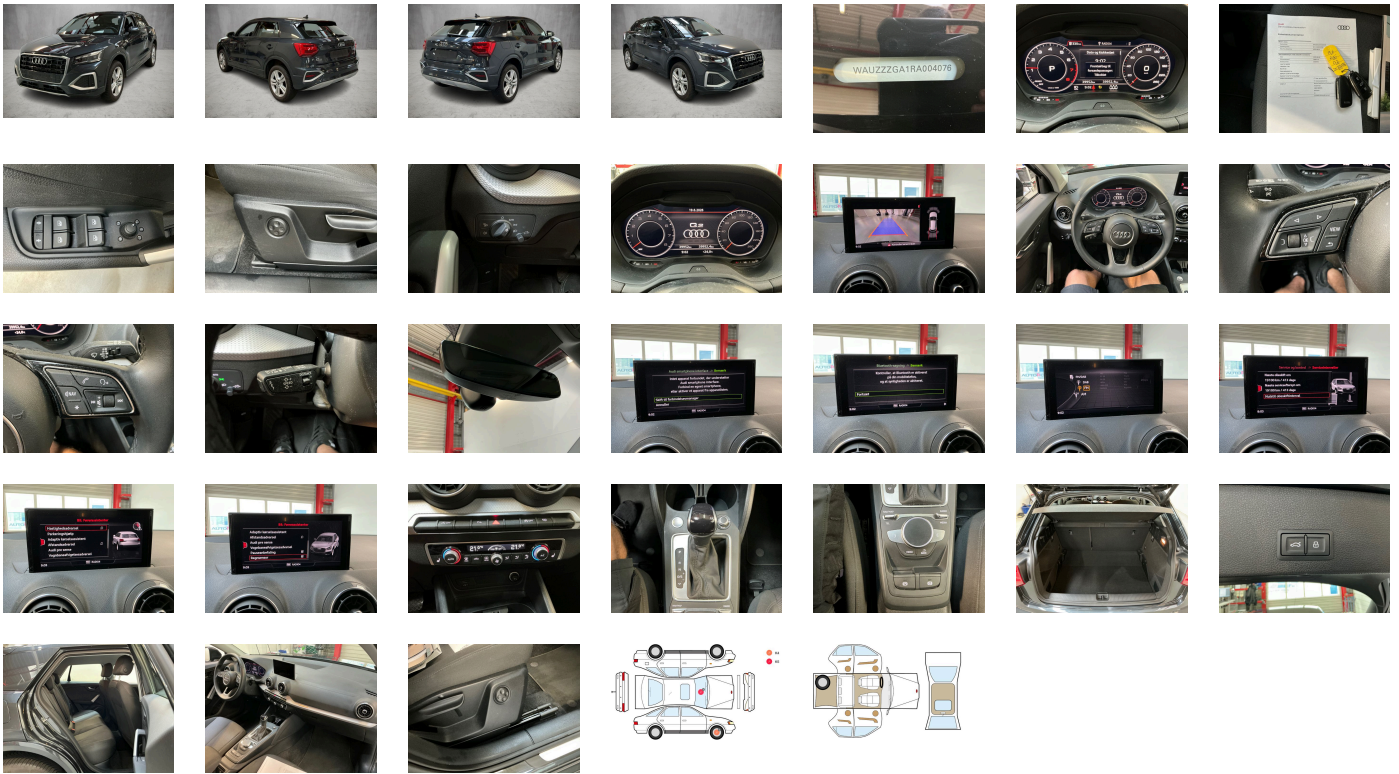

PICTURES

Picture viewer: <https://fm.bilsalg.dk/business/picturebrowser?t=full&guid=ac905030-db37-4e11-b15d-756bdafd917d&carid=20983562>